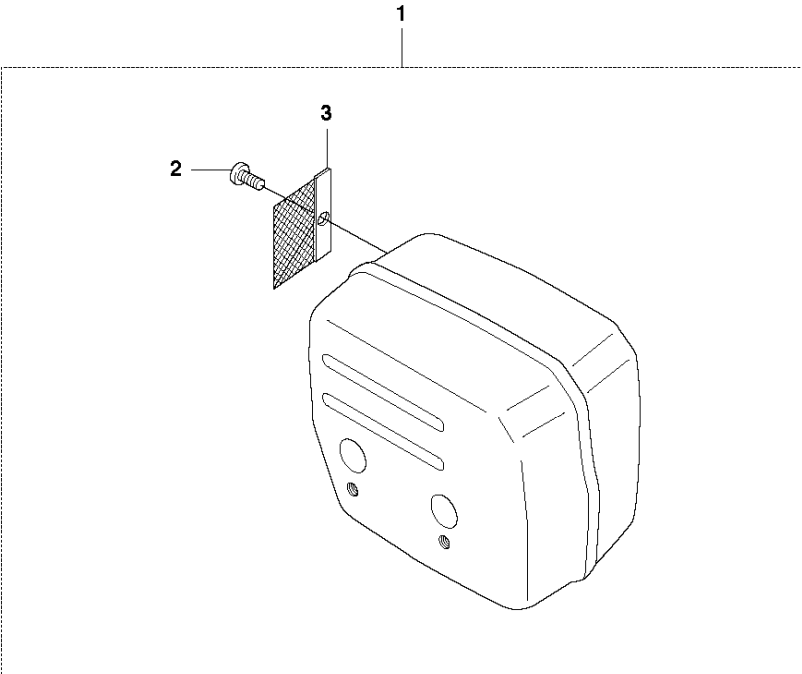

F 272
MUFFLER

MUFFLER

272 XP, 2016-08

Ref	Part No	Description	Remark	QTY KIT	
1	503 59 92-06	MUFFLER ASSY	FF	1	
1	503 59 92-05	MUFFLER ASSY	DF	1	
2	724 12 87-59	SCREW CRPANM		1	1
3	503 66 91-01	SPARK ARRESTER SCREEN		1	1
5	503 47 69-01	MUFFLER ASSY		1	
6	725 53 70-55	SCREW IHSCM		2	
7	503 20 02-10	SCREW IHSCFM		2	
8	503 20 02-16	SCREW IHSCFM		1	
9	503 53 59-01	DOUBLE SUPPORT		1