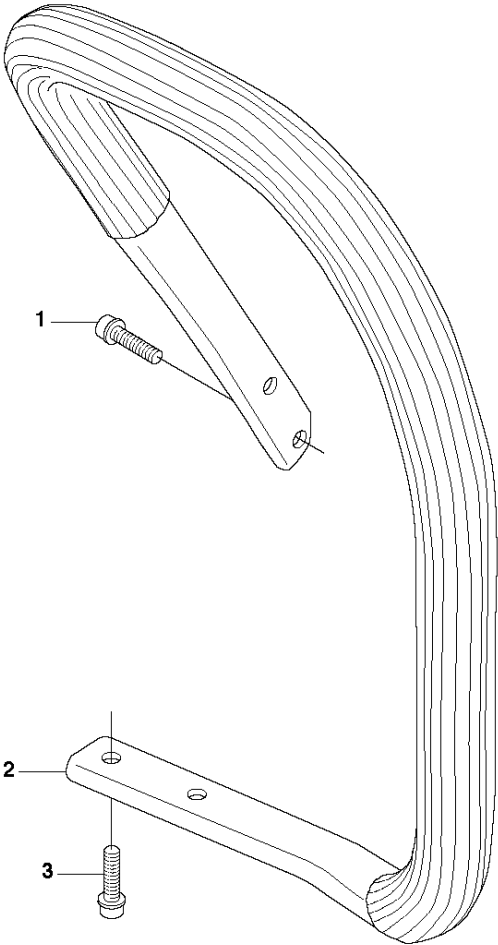

H2 272
CYLINDER PISTON

CYLINDER PISTON

272 XP, 2016-08

Ref	Part No	Description	Remark	QTY	KIT
1	504 01 68-02	CYLINDER ASSY	Ø52	1	
2	503 40 54-01	GASKET		1	
3	503 71 53-01	DECOMPRESSION VALVE		1	
4	501 51 54-01	SUPPORT		1	
5	503 21 60-25	SCREW		4	
6	503 23 51-08	SPARK PLUG		1	
7	501 51 22-04	GASKET		1	
8	504 01 70-02	PISTON ASSY		1	1
9	503 28 90-19	PISTON RING		1	8, 1
10	737 43 12-00	SNAP RING		2	8, 1
11	577 57 24-01	NEEDLE BEARING		1	1
12	503 51 99-01	HEAT DEFLECTOR		1	

E 272
ELECTRICAL

ELECTRICAL

272 XP, 2016-08

Ref	Part No	Description	Remark	QTY	KIT
1	503 22 04-01	NUT		1	
2	537 05 16-02	FLYWHEEL ASSY		1	
3	503 23 00-42	WASHER		2	2
4	501 67 35-01	SPRING		2	2
5	501 67 32-01	PAWL		2	2
6	501 81 99-01	SCREW		2	2
7	503 20 25-20	SCREW IHSCM		2	
8	503 23 72-02	INSULATING CAP		1	
9	587 32 96-01	IGNITION MODULE		1	
10	501 48 54-02	SPARK PLUG CAP		1	
11	501 83 98-01	CABLE		1	

M 272
HANDLE

HANDLE

272 XP, 2016-08

Ref	Part No	Description	Remark	QTY KIT
1	503 21 06-22	SCREW IHSCT		2
2	501 53 45-03	FRONT HANDLE ASSY		1
3	503 21 06-22	SCREW IHSCT		2

HANDLE & CONTROLS

272 XP, 2016-08

Ref	Part No	Description	Remark	QTY	KIT
1	501 69 90-10	FUEL TANK ASSY		1	
2	501 51 97-02	ROD		1	1
3	501 52 88-01	RECOIL SPRING		1	1
4	503 44 58-01	THROTTLE WIRE		1	
5	501 51 80-02	THROTTLE LEVER		1	1
6	501 51 81-02	THROTTLE LOCKOUT		1	1
7	721 42 12-26	SPRING PIN		1	1
8	501 42 41-01	SPRING		1	1
9	721 42 12-26	SPRING PIN		1	1
10	501 43 14-02	TANK CAP ASSY		1	
11	501 27 82-01	GASKET		1	
12	503 57 89-01	HOLDER		1	
13	501 77 34-01	ANTIVIBRATION ELEMENT	Soft, 2 pcs included in kit 1	4	1
13	501 62 87-01	ANTIVIBRATION ELEMENT	Hard	4	
14	501 77 35-01	ANTIVIBRATION ELEMENT	Soft	2	
14	501 69 94-01	ANTIVIBRATION ELEMENT	Hard	2	
15	581 75 62-01	FUEL HOSE		1	
16	503 44 32-01	FILTER		1	
17	501 62 96-01	TANK VENT		1	