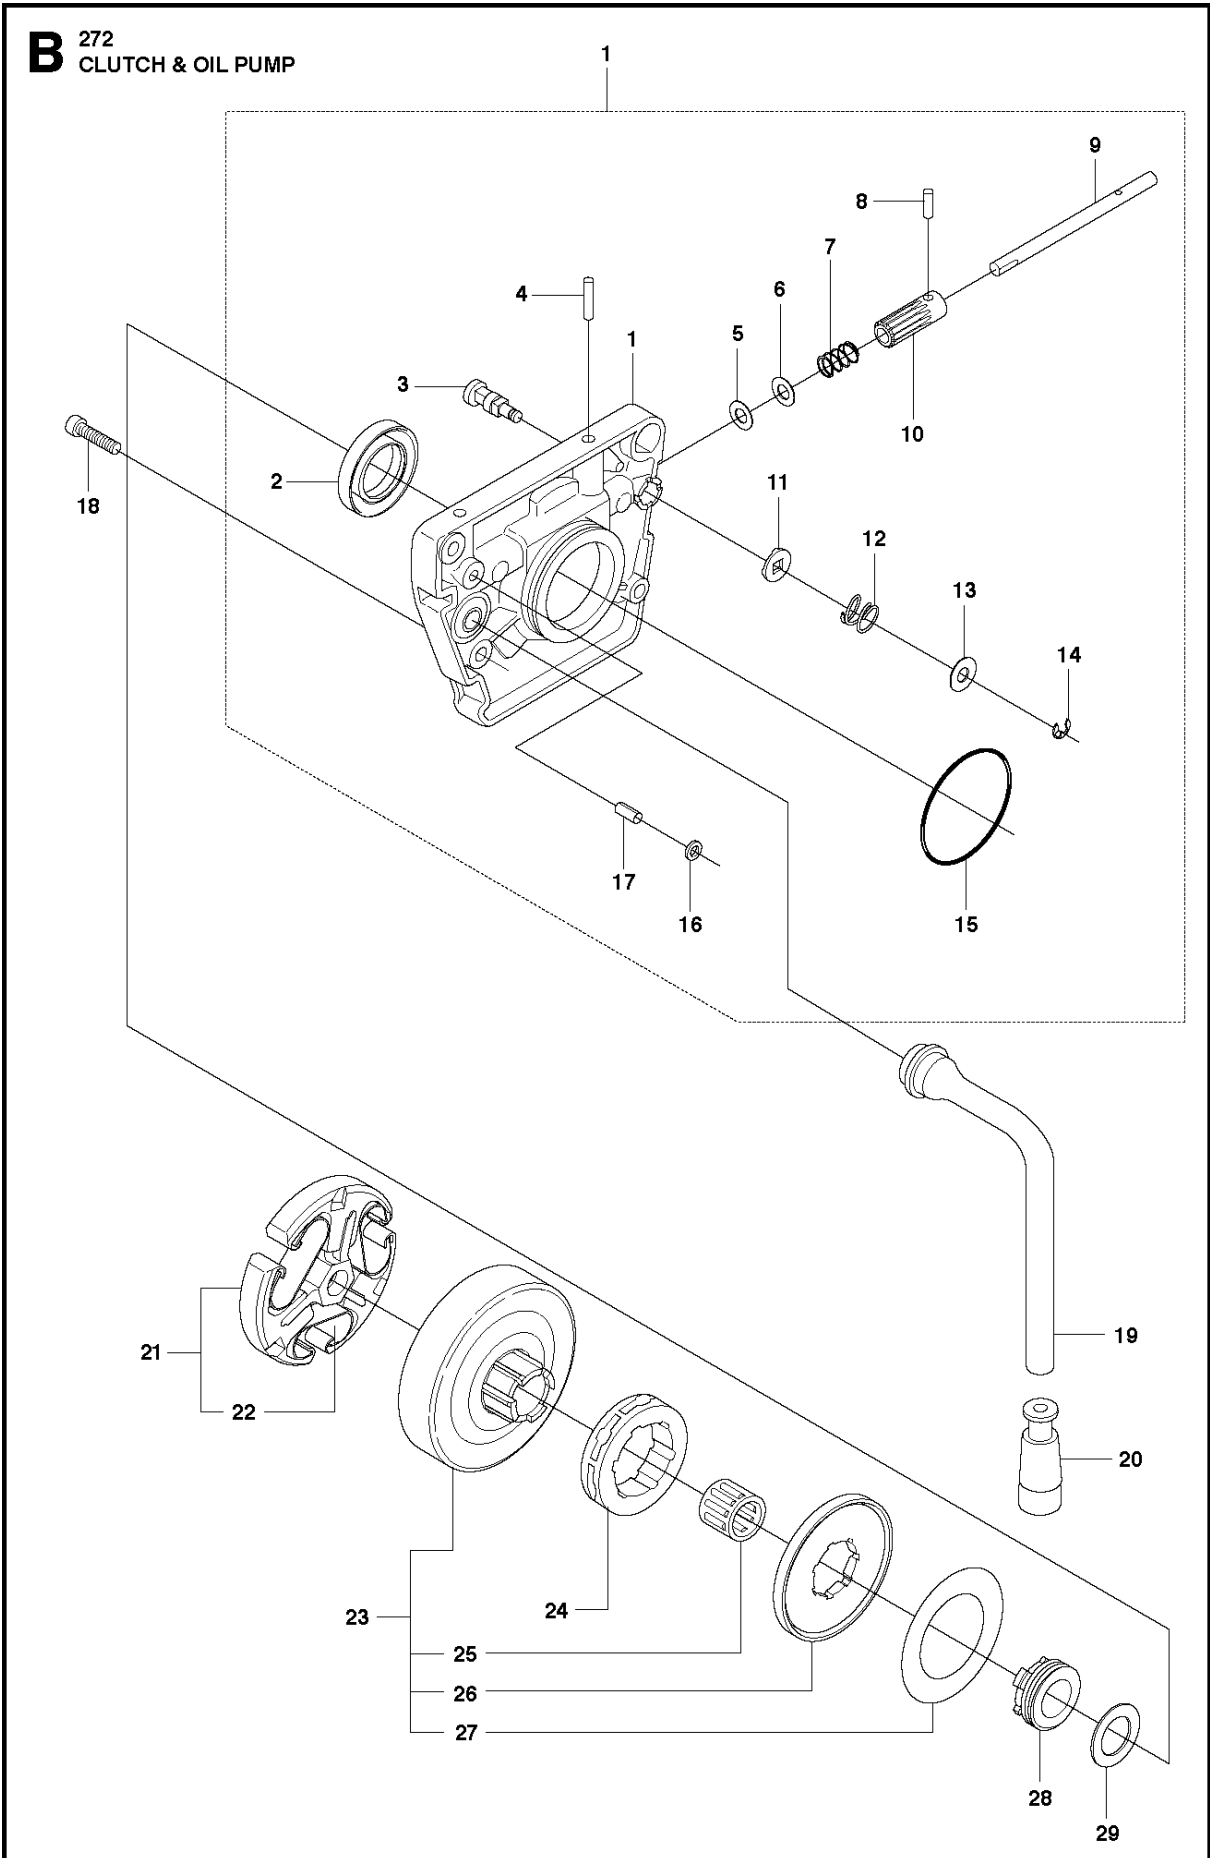

CLUTCH & OIL PUMP

272 XP, 2016-08

Ref	Part No	Description	Remark	QTY	KIT
1	501 51 25-01	OIL PUMP ASSY		1	
2	503 26 02-04	SEALING RING		1	1
3	501 51 36-01	ADJUSTMENT SCREW		1	1
4	720 12 37-50	PARALLEL PIN		1	1
5	503 23 10-01	WASHER		1	1
6	503 23 00-16	WASHER		1	1
7	501 51 34-01	SPRING		1	1
8	501 51 33-01	STOP SCREW		1	1
9	501 51 32-01	SHAFT		1	1
10	501 51 31-01	GEAR WHEEL		1	1
11	501 51 37-01	FIXING WASHER		1	1
12	501 51 39-01	SPRING		1	1
13	734 48 48-01	WASHER		1	1
14	735 31 07-20	E-CLIP		1	1
15	740 42 21-00	O-RING		1	1
16	501 28 85-01	X-RING 2.9X6.46X1.78		1	1
17	721 42 03-25	PINNE FRP-LS3X6 OXSV		1	1
18	725 52 93-56	SCREW IHSCM		3	
19	501 51 99-01	OIL HOSE		1	
20	501 54 41-02	OIL SCREEN		1	
21	503 74 44-02	CLUTCH ASSY		1	
22	537 36 06-01	CLUTCH SPRING		3	21
23	501 83 15-03	CLUTCH DRUM		1	
23	501 83 15-04	CLUTCH DRUM		1	
24	505 30 36-61	RIM		1	
24	501 59 80-02	RIM		1	
25	503 25 34-01	NEEDLE BEARING		1	23
26	501 83 17-01	GUIDE WASHER		1	23
27	501 53 59-01	WASHER		1	23
28	501 51 38-01	GEAR WHEEL			
29	503 23 00-13	WASHER