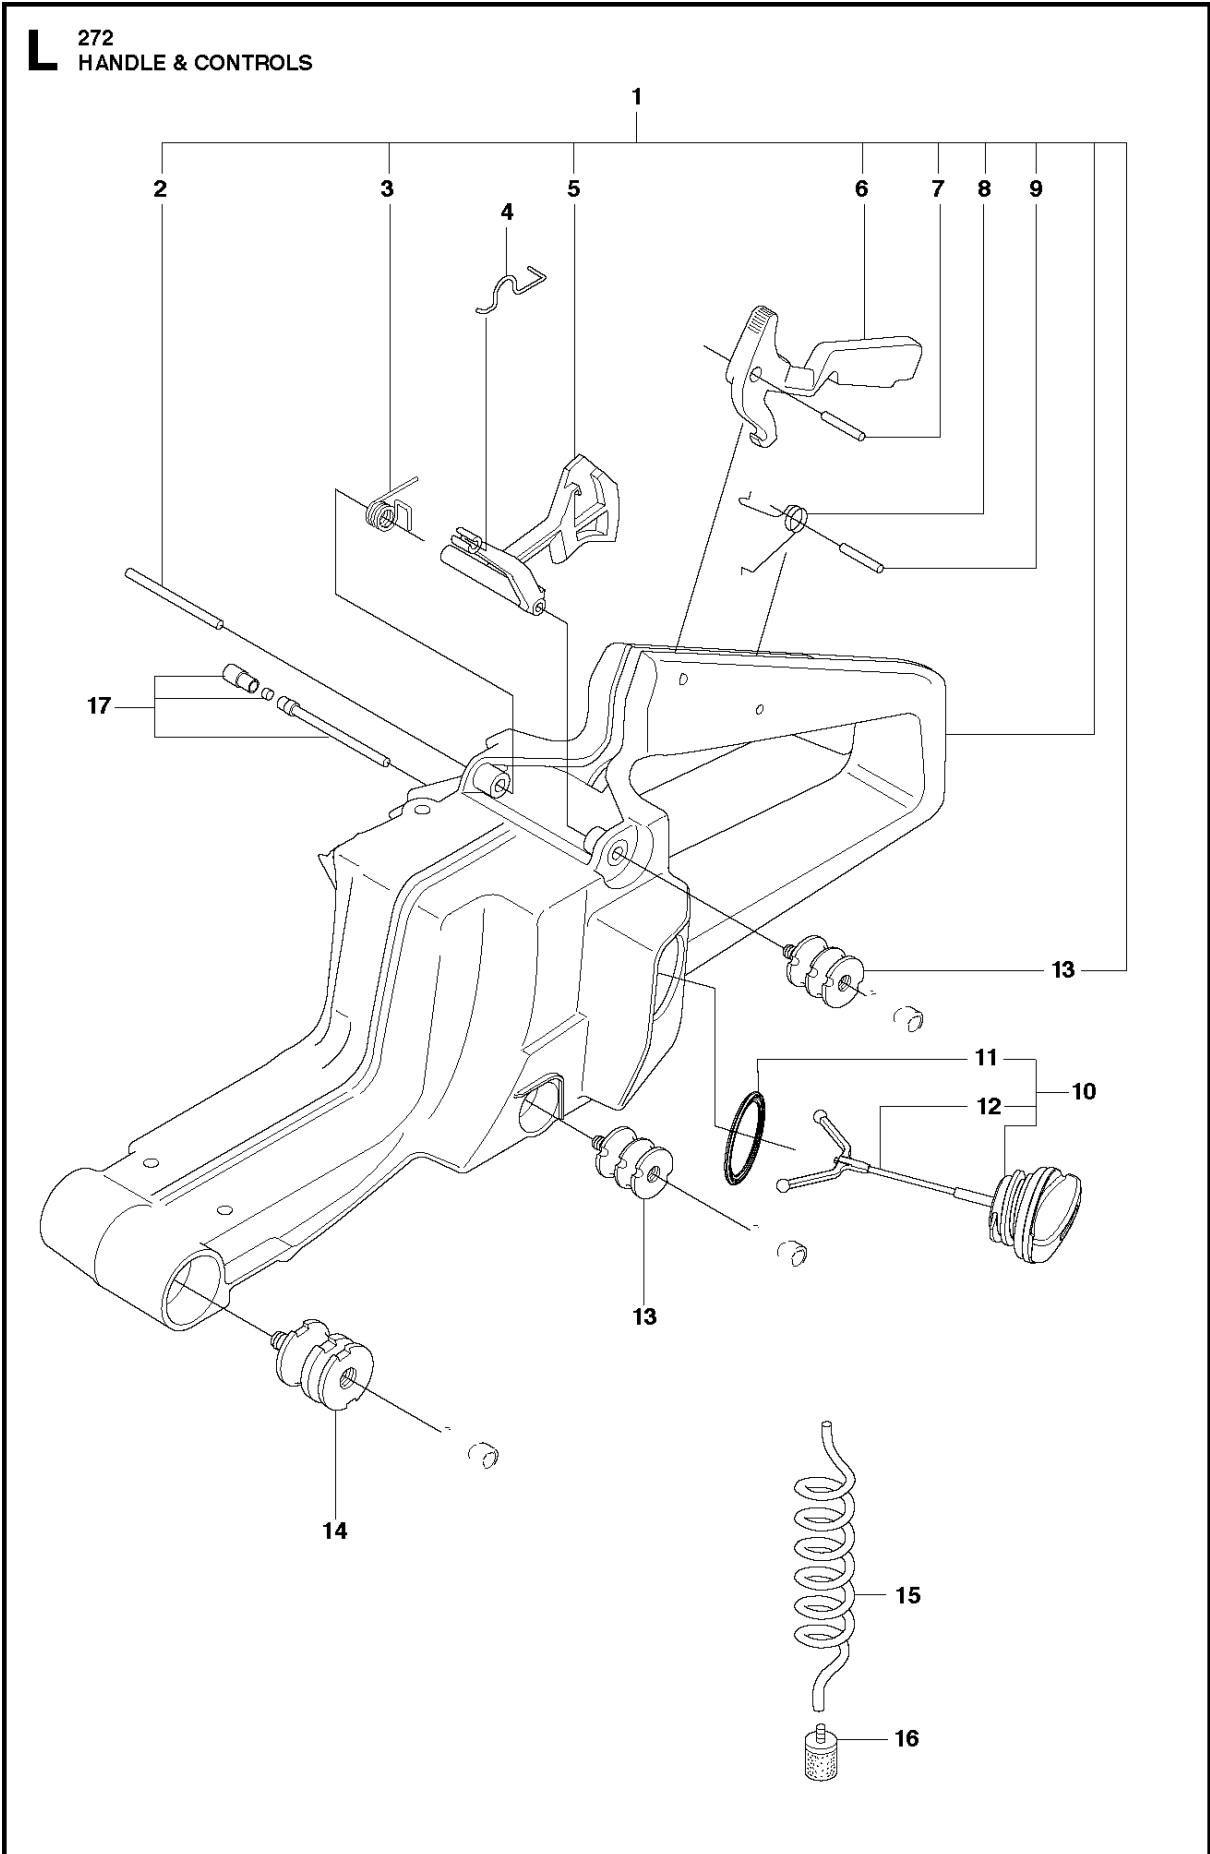

HANDLE & CONTROLS

272 XP, 2016-08

Ref	Part No	Description	Remark	QTY	KIT
1	501 69 90-10	FUEL TANK ASSY		1	
2	501 51 97-02	ROD		1	1
3	501 52 88-01	RECOIL SPRING		1	1
4	503 44 58-01	THROTTLE WIRE		1	
5	501 51 80-02	THROTTLE LEVER		1	1
6	501 51 81-02	THROTTLE LOCKOUT		1	1
7	721 42 12-26	SPRING PIN		1	1
8	501 42 41-01	SPRING		1	1
9	721 42 12-26	SPRING PIN		1	1
10	501 43 14-02	TANK CAP ASSY		1	
11	501 27 82-01	GASKET		1	
12	503 57 89-01	HOLDER		1	
13	501 77 34-01	ANTIVIBRATION ELEMENT	Soft, 2 pcs included in kit 1	4	1
13	501 62 87-01	ANTIVIBRATION ELEMENT	Hard	4	
14	501 77 35-01	ANTIVIBRATION ELEMENT	Soft	2	
14	501 69 94-01	ANTIVIBRATION ELEMENT	Hard	2	
15	581 75 62-01	FUEL HOSE		1	
16	503 44 32-01	FILTER		1	
17	501 62 96-01	TANK VENT		1