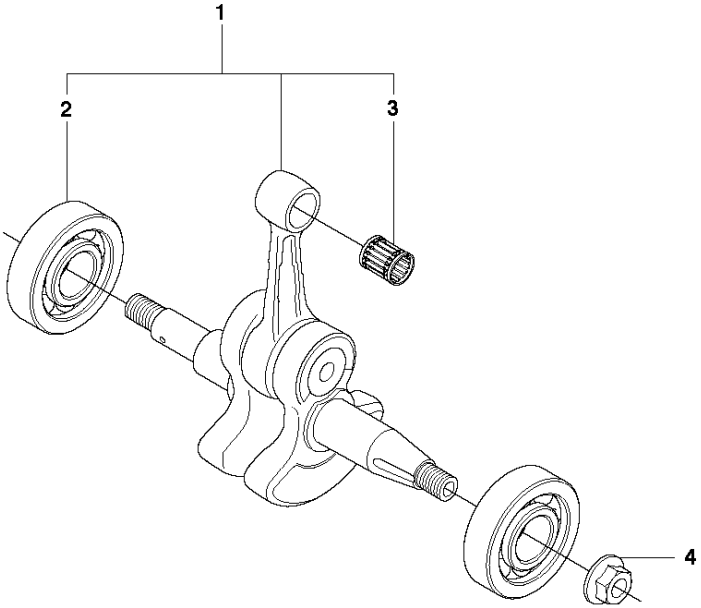

J 272
CRANKSHAFT

CRANKSHAFT

272 XP, 2016-08

Ref	Part No	Description	Remark	QTY	KIT
1	503 61 33-71	CRANKSHAFT ASSY		1	
2	544 06 86-01	BALL BEARING		2	1
3	577 57 24-01	NEEDLE BEARING		1	1
4	503 22 04-01	NUT		1