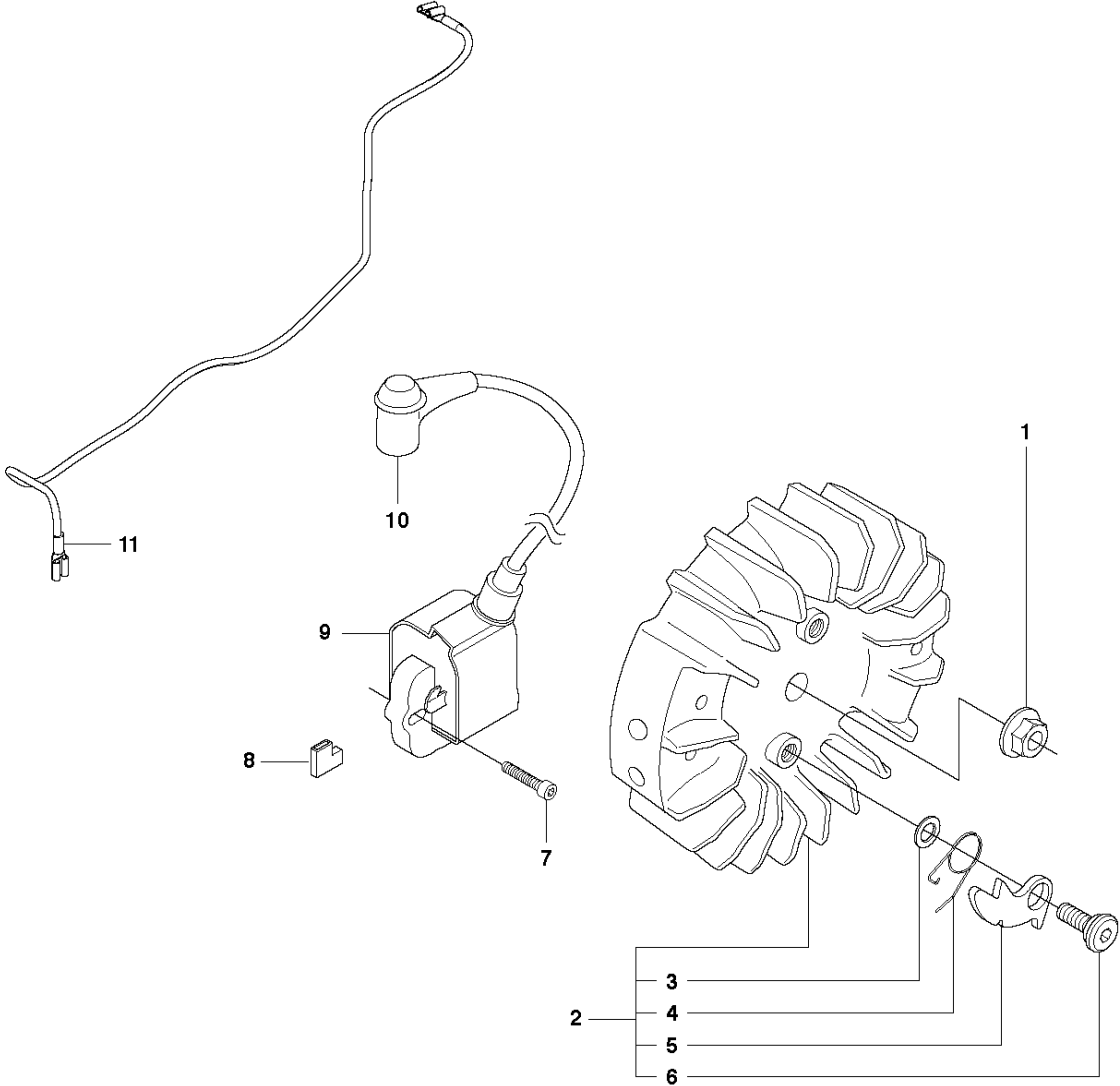

CLUTCH & OIL PUMP

272 XP, 2016-08

Ref	Part No	Description	Remark	QTY	KIT
1	501 51 25-01	OIL PUMP ASSY		1	
2	503 26 02-04	SEALING RING		1	1
3	501 51 36-01	ADJUSTMENT SCREW		1	1
4	720 12 37-50	PARALLEL PIN		1	1
5	503 23 10-01	WASHER		1	1
6	503 23 00-16	WASHER		1	1
7	501 51 34-01	SPRING		1	1
8	501 51 33-01	STOP SCREW		1	1
9	501 51 32-01	SHAFT		1	1
10	501 51 31-01	GEAR WHEEL		1	1
11	501 51 37-01	FIXING WASHER		1	1
12	501 51 39-01	SPRING		1	1
13	734 48 48-01	WASHER		1	1
14	735 31 07-20	E-CLIP		1	1
15	740 42 21-00	O-RING		1	1
16	501 28 85-01	X-RING 2.9X6.46X1.78		1	1
17	721 42 03-25	PINNE FRP-LS3X6 OXSV		1	1
18	725 52 93-56	SCREW IHSCM		3	
19	501 51 99-01	OIL HOSE		1	
20	501 54 41-02	OIL SCREEN		1	
21	503 74 44-02	CLUTCH ASSY		1	
22	537 36 06-01	CLUTCH SPRING		3	21
23	501 83 15-03	CLUTCH DRUM		1	
23	501 83 15-04	CLUTCH DRUM		1	
24	505 30 36-61	RIM		1	
24	501 59 80-02	RIM		1	
25	503 25 34-01	NEEDLE BEARING		1	23
26	501 83 17-01	GUIDE WASHER		1	23
27	501 53 59-01	WASHER		1	23
28	501 51 38-01	GEAR WHEEL			
29	503 23 00-13	WASHER			

H2 272
CYLINDER PISTON

CYLINDER PISTON

272 XP, 2016-08

Ref	Part No	Description	Remark	QTY	KIT
1	504 01 68-02	CYLINDER ASSY	Ø52	1	
2	503 40 54-01	GASKET		1	
3	503 71 53-01	DECOMPRESSION VALVE		1	
4	501 51 54-01	SUPPORT		1	
5	503 21 60-25	SCREW		4	
6	503 23 51-08	SPARK PLUG		1	
7	501 51 22-04	GASKET		1	
8	504 01 70-02	PISTON ASSY		1	1
9	503 28 90-19	PISTON RING		1	8, 1
10	737 43 12-00	SNAP RING		2	8, 1
11	577 57 24-01	NEEDLE BEARING		1	1
12	503 51 99-01	HEAT DEFLECTOR		1	

E 272
ELECTRICAL

ELECTRICAL

272 XP, 2016-08

Ref	Part No	Description	Remark	QTY	KIT
1	503 22 04-01	NUT		1	
2	537 05 16-02	FLYWHEEL ASSY		1	
3	503 23 00-42	WASHER		2	2
4	501 67 35-01	SPRING		2	2
5	501 67 32-01	PAWL		2	2
6	501 81 99-01	SCREW		2	2
7	503 20 25-20	SCREW IHSCM		2	
8	503 23 72-02	INSULATING CAP		1	
9	587 32 96-01	IGNITION MODULE		1	
10	501 48 54-02	SPARK PLUG CAP		1	
11	501 83 98-01	CABLE		1	