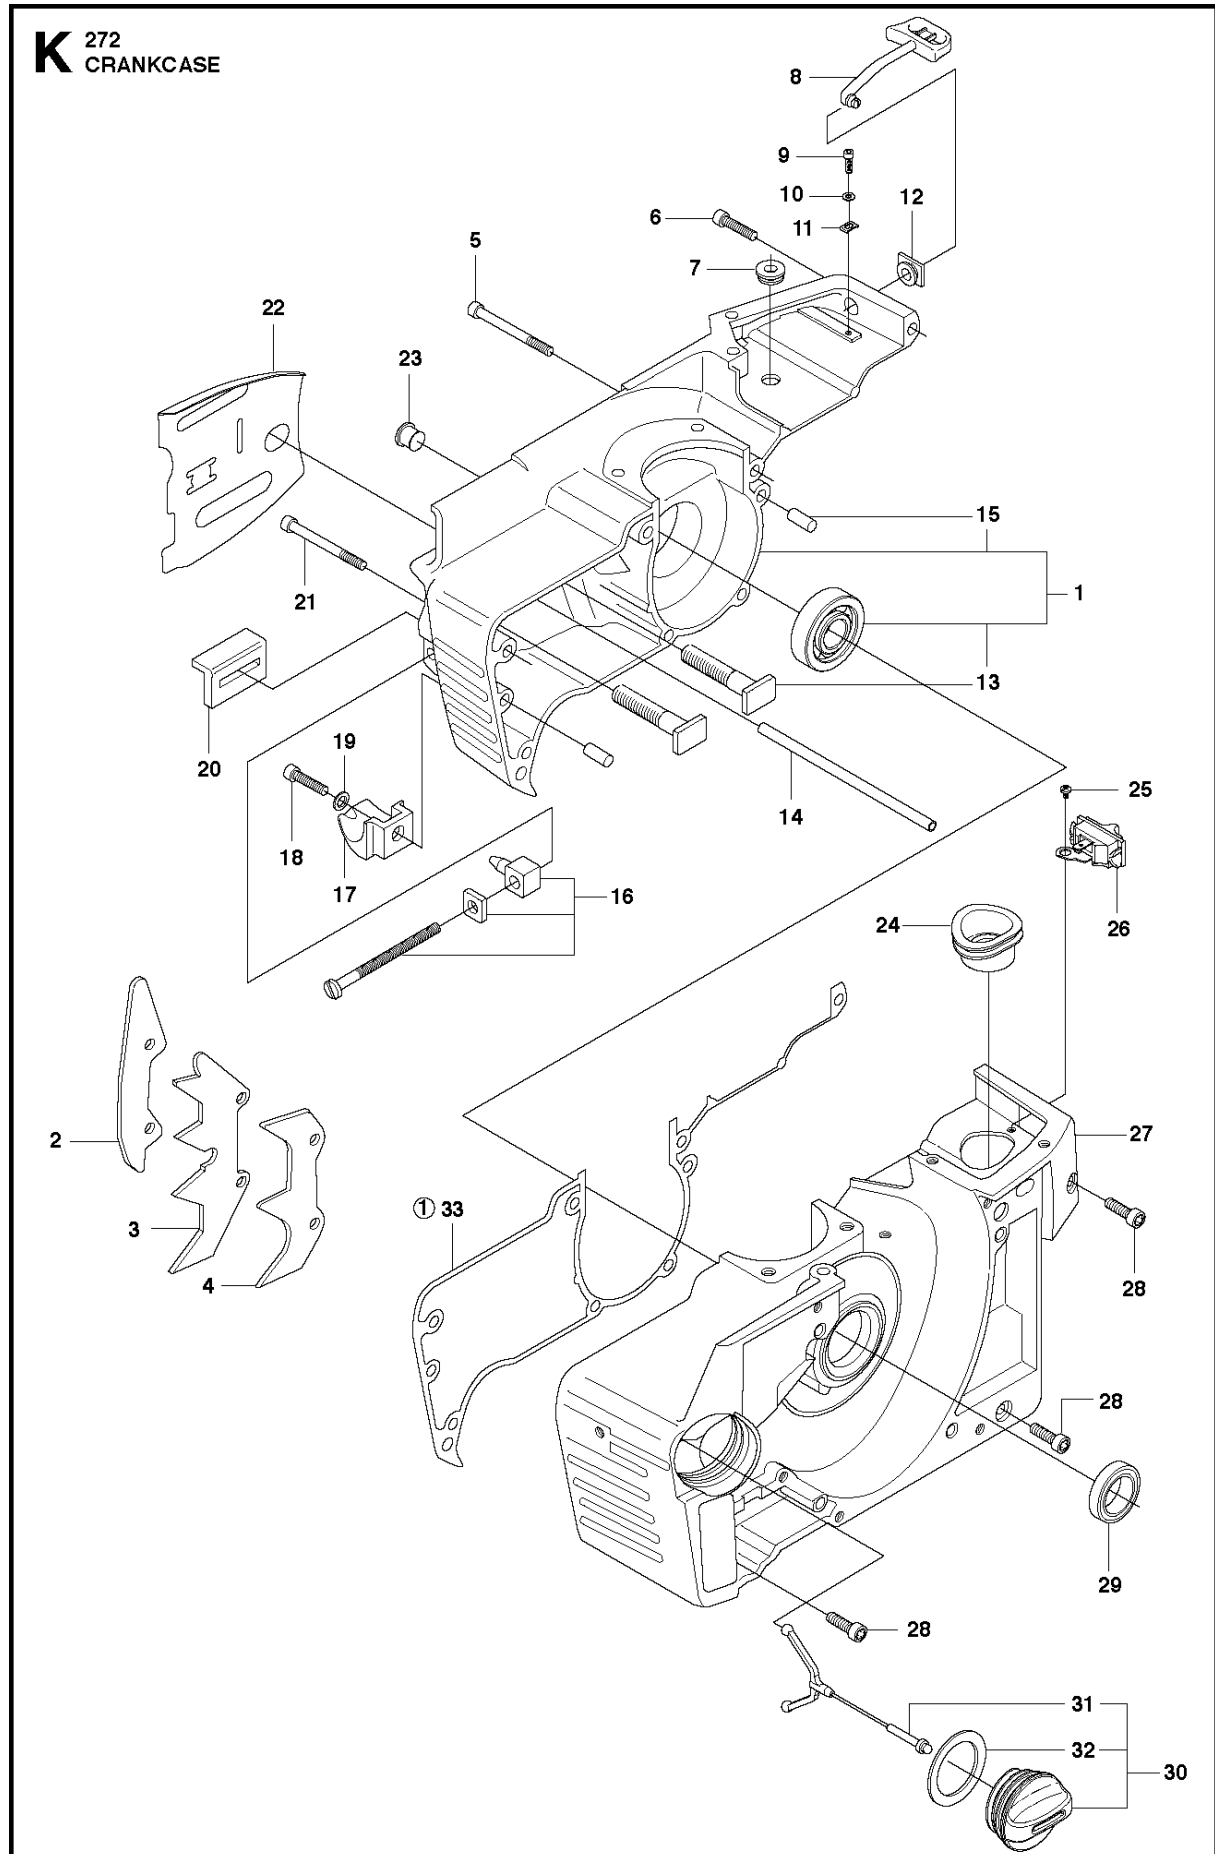

CLUTCH & OIL PUMP

272 XP, 2016-08

Ref	Part No	Description	Remark	QTY	KIT
1	501 51 25-01	OIL PUMP ASSY		1	
2	503 26 02-04	SEALING RING		1	1
3	501 51 36-01	ADJUSTMENT SCREW		1	1
4	720 12 37-50	PARALLEL PIN		1	1
5	503 23 10-01	WASHER		1	1
6	503 23 00-16	WASHER		1	1
7	501 51 34-01	SPRING		1	1
8	501 51 33-01	STOP SCREW		1	1
9	501 51 32-01	SHAFT		1	1
10	501 51 31-01	GEAR WHEEL		1	1
11	501 51 37-01	FIXING WASHER		1	1
12	501 51 39-01	SPRING		1	1
13	734 48 48-01	WASHER		1	1
14	735 31 07-20	E-CLIP		1	1
15	740 42 21-00	O-RING		1	1
16	501 28 85-01	X-RING 2.9X6.46X1.78		1	1
17	721 42 03-25	PINNE FRP-LS3X6 OXSV		1	1
18	725 52 93-56	SCREW IHSCM		3	
19	501 51 99-01	OIL HOSE		1	
20	501 54 41-02	OIL SCREEN		1	
21	503 74 44-02	CLUTCH ASSY		1	
22	537 36 06-01	CLUTCH SPRING		3	21
23	501 83 15-03	CLUTCH DRUM		1	
23	501 83 15-04	CLUTCH DRUM		1	
24	505 30 36-61	RIM		1	
24	501 59 80-02	RIM		1	
25	503 25 34-01	NEEDLE BEARING		1	23
26	501 83 17-01	GUIDE WASHER		1	23
27	501 53 59-01	WASHER		1	23
28	501 51 38-01	GEAR WHEEL			
29	503 23 00-13	WASHER			