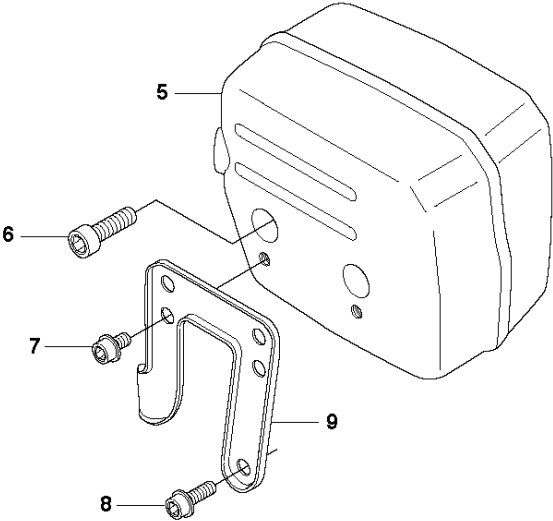

F 272
MUFFLER

MUFFLER

272 XP, 2016-08

Ref	Part No	Description	Remark	QTY KIT	
1	503 59 92-06	MUFFLER ASSY	FF	1	
1	503 59 92-05	MUFFLER ASSY	DF	1	
2	724 12 87-59	SCREW CRPANM		1	1
3	503 66 91-01	SPARK ARRESTER SCREEN		1	1
5	503 47 69-01	MUFFLER ASSY		1	
6	725 53 70-55	SCREW IHSCM		2	
7	503 20 02-10	SCREW IHSCFM		2	
8	503 20 02-16	SCREW IHSCFM		1	
9	503 53 59-01	DOUBLE SUPPORT		1