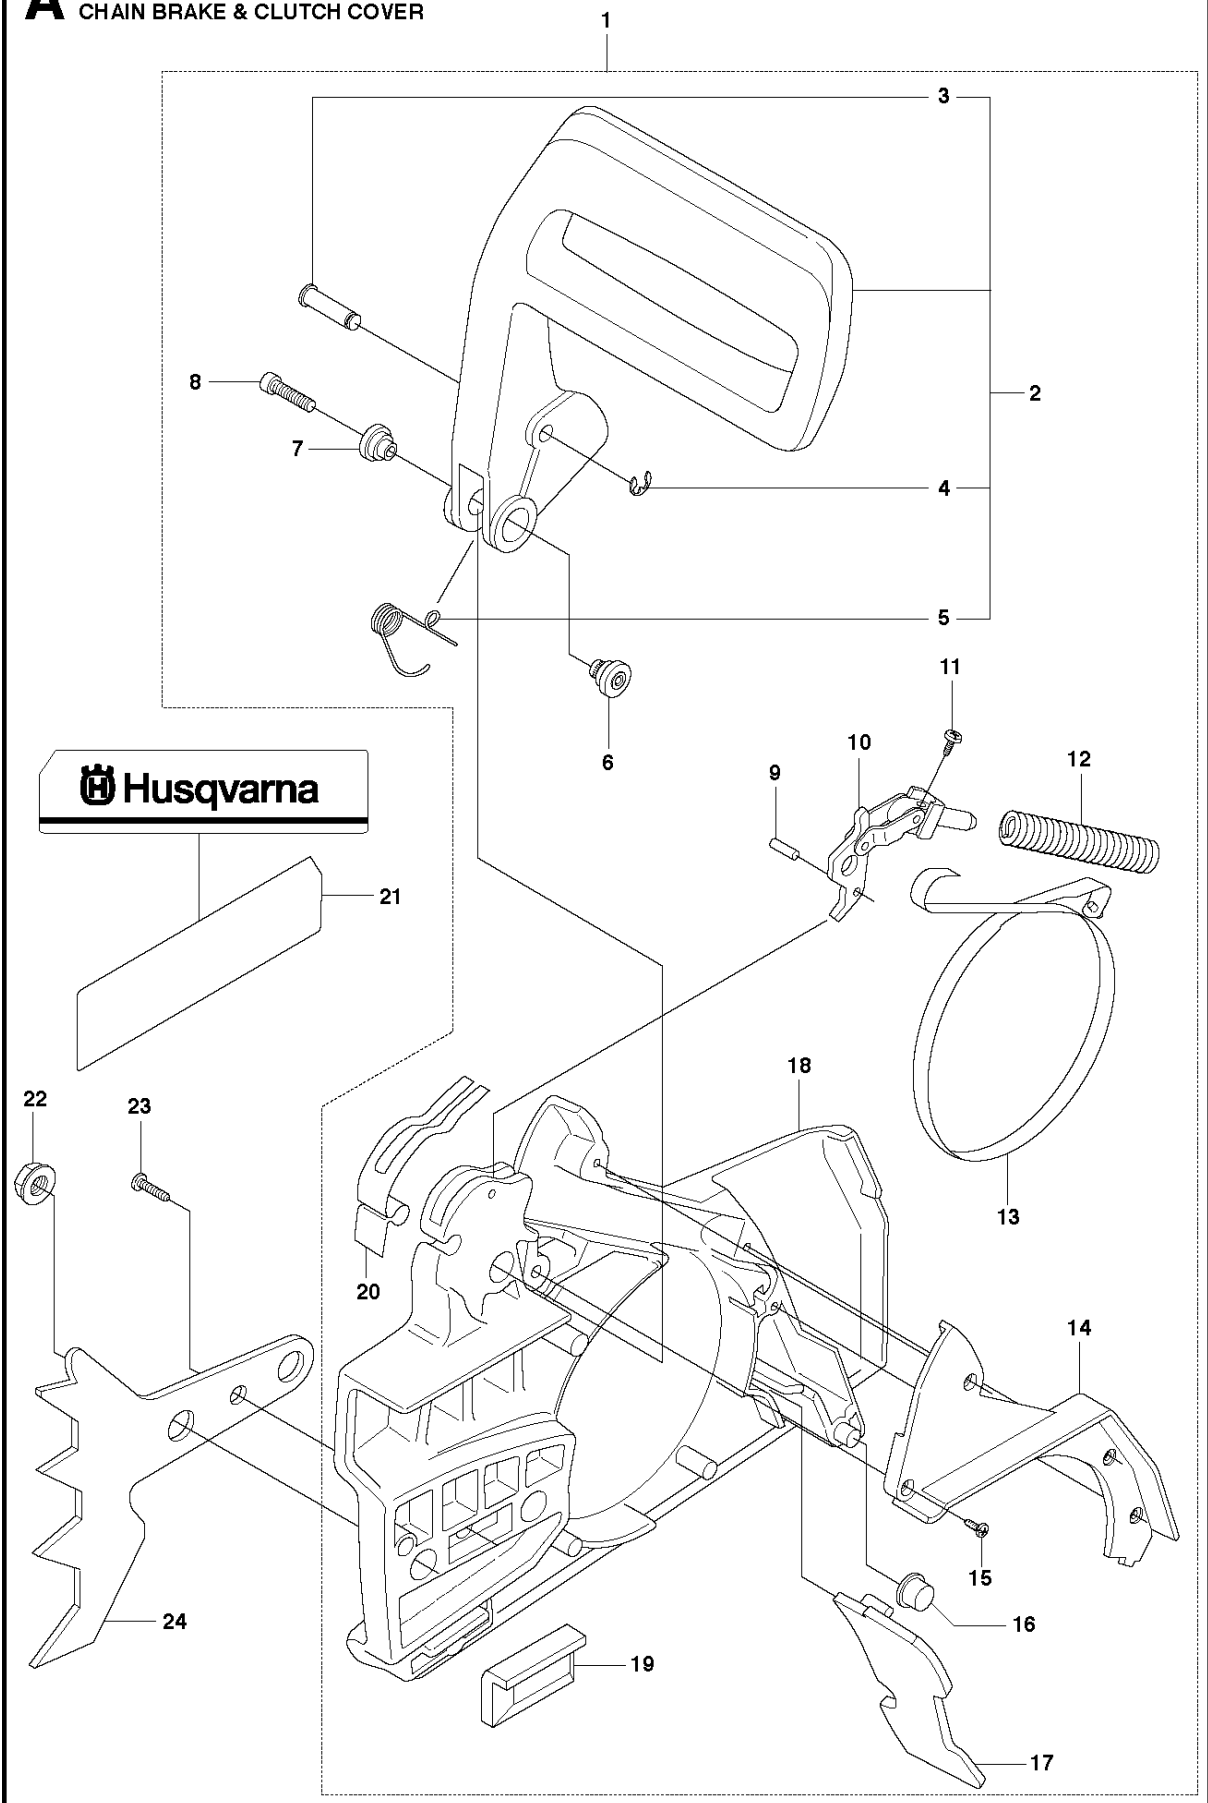

A 272
CHAIN BRAKE & CLUTCH COVER

CHAIN BRAKE & CLUTCH COVER

272 XP, 2016-08

Ref	Part No	Description	Remark	QTY	KIT
1	503 73 66-01	CLUTCH COVER ASSY		1	
2	503 72 74-01	HAND GUARD ASSY		1	1
3	503 80 27-01	PIVOT PIN		1	2, 1
4	735 31 08-20	E-CLIP		1	2, 1
5	506 16 48-01	POSITION SPRING		1	2, 1
6	503 52 08-01	SHAFT PIVOT		1	1
7	501 76 80-01	SHAFT PIVOT		1	1
8	503 20 26-16	SCREW IHSCM		1	1
9	720 12 33-51	PARALLEL PIN		1	1
10	501 87 53-03	KNEE JOINT		1	1
11	503 21 28-10	SCREW CCRPANT		1	1
12	503 70 99-01	BRAKE SPRING		1	1
13	503 70 40-02	BRAKE BAND ASSY		1	1
14	503 70 47-01	LID		1	1
15	503 21 28-10	SCREW CCRPANT		4	1
16	503 72 31-01	BUSHING		1	1
17	503 73 05-01	CHIP GUARD		1	1
18	503 70 46-01	CLUTCH COVER		1	1
19	501 51 72-01	CHAIN GUIDE		1	1
20	501 87 47-01	SPRING		1	1
21	503 76 81-01	LABEL		1	
22	503 22 00-01	HEXAGON NUT		2	
23	725 53 27-55	SCREW IHSCM		1	
24	503 59 07-01	SPIKE OUTER		1