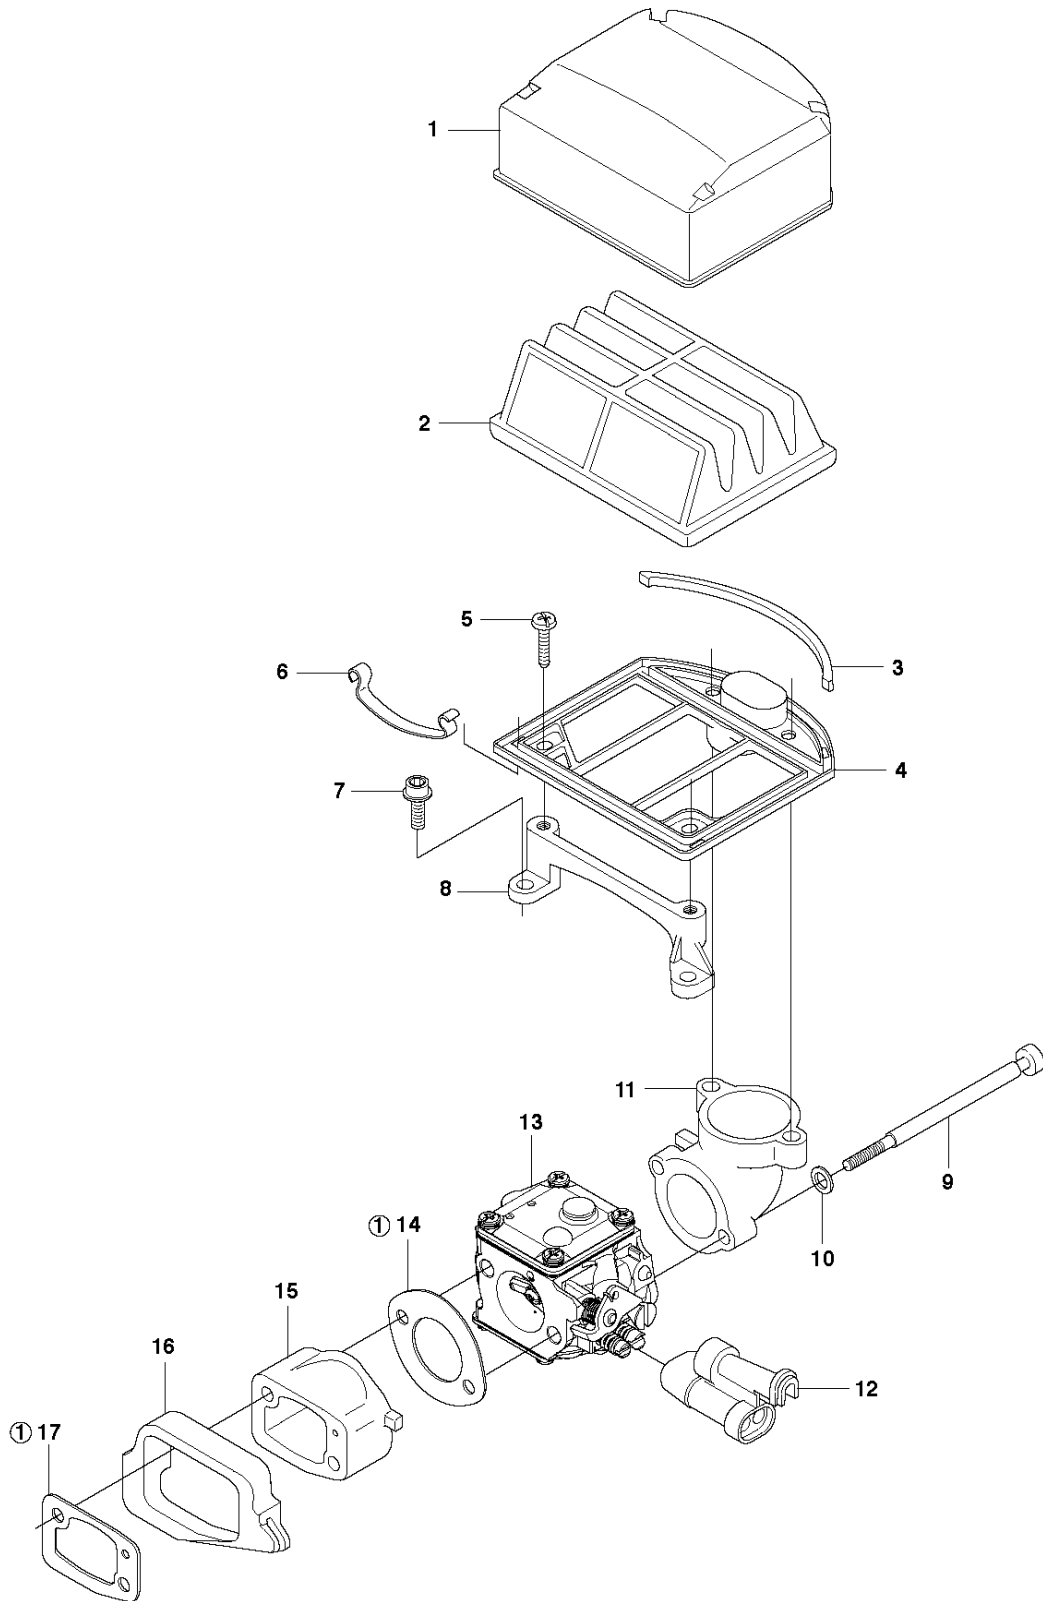

Ref	Part No	Description	Remark	QTY KIT
1	501 52 26-04	GASKET KIT		1

G 272
CARBURETOR & AIR FILTER

CARBURETOR & AIR FILTER

272 XP, 2016-08

Ref	Part No	Description	Remark	QTY KIT
1	503 44 69-01	FILTER HOLDER		1
2	503 44 72-01	AIR FILTER		1
2	503 44 72-04	AIR FILTER		1
2	503 44 72-03	AIR FILTER		1
3	503 44 71-02	GASKET		1
4	503 44 67-01	FILTER HOLDER		1
5	503 21 27-16	SCREW CRPANT		4
6	503 44 68-01	FILTER HOLDER		2
7	503 20 03-12	SCREW IHSCFM		2
8	503 44 63-01	CONSOLE		1
9	503 49 69-01	SCREW		2
10	734 11 46-01	WASHER		2
11	503 44 65-71	FILTER HOLDER		1
12	503 44 51-01	GUIDE BUSHING		1
13	574 33 16-01	CARBURETTOR		1
14	501 29 64-02	GASKET		1
15	501 80 66-02	MANIFOLD		1
16	501 65 90-01	SEALING COLLAR		1
17	501 80 68-03	GASKET		1

CARBURETOR DETAILS

272 XP, 2016-08

Ref	Part No	Description	Remark	QTY KIT	
1	574 33 16-01	CARBURETTOR		1	
2	503 10 87-01	SCREW		4	1
3	505 31 67-02	COVER		1	1
4	503 63 58-01	DIAPHRAGM ASSY		1	1, 35
5	501 46 75-01	GASKET		1	1, 35
6	505 31 67-07	VALVE-CHOKE		1	1
7	537 00 34-01	SCREW		1	1
8	502 52 59-01	SHAFT ASSY		1	1
9	505 31 67-17	SCREW		1	1
10	505 31 67-31	PIN-METERING LEVER		1	1
11	505 31 67-34	LEVER		1	1
12	503 11 76-01	SPRING		1	1
13	503 11 70-01	NEEDLE		1	1
15	503 80 04-01	NOZZLE		1	1
16	503 57 41-01	PLUG		1	1
17	504 21 00-50	SPRING		2	1
18	503 48 37-01	NEEDLE IDLE SPEED	Low speed needle	1	1
19	502 52 65-01	NEEDLE	High speed needle	1	1
20	544 89 76-01	SCREW		1	1
21	503 80 05-01	PLUG		1	1
22	502 52 64-01	SPRING		1	1
23	574 33 17-01	VALVE		1	1
24	544 11 15-01	SCREW		1	1
25	502 52 58-01	SHAFT ASSY		1	1
28	503 11 77-01	SPRING		1	1
29	503 11 71-01	BALL		1	1
30	501 66 61-01	SCREEN		1	1
31	544 89 72-01	DIAPHRAGM PUMP		1	1, 35
32	503 11 72-01	GASKET		1	1, 35
33	503 59 58-01	COVER		1	1
34	503 11 75-01	SCREW		4	1
35	502 52 92-01	GASKET KIT		1	
26	503 79 95-01	RING		1	1