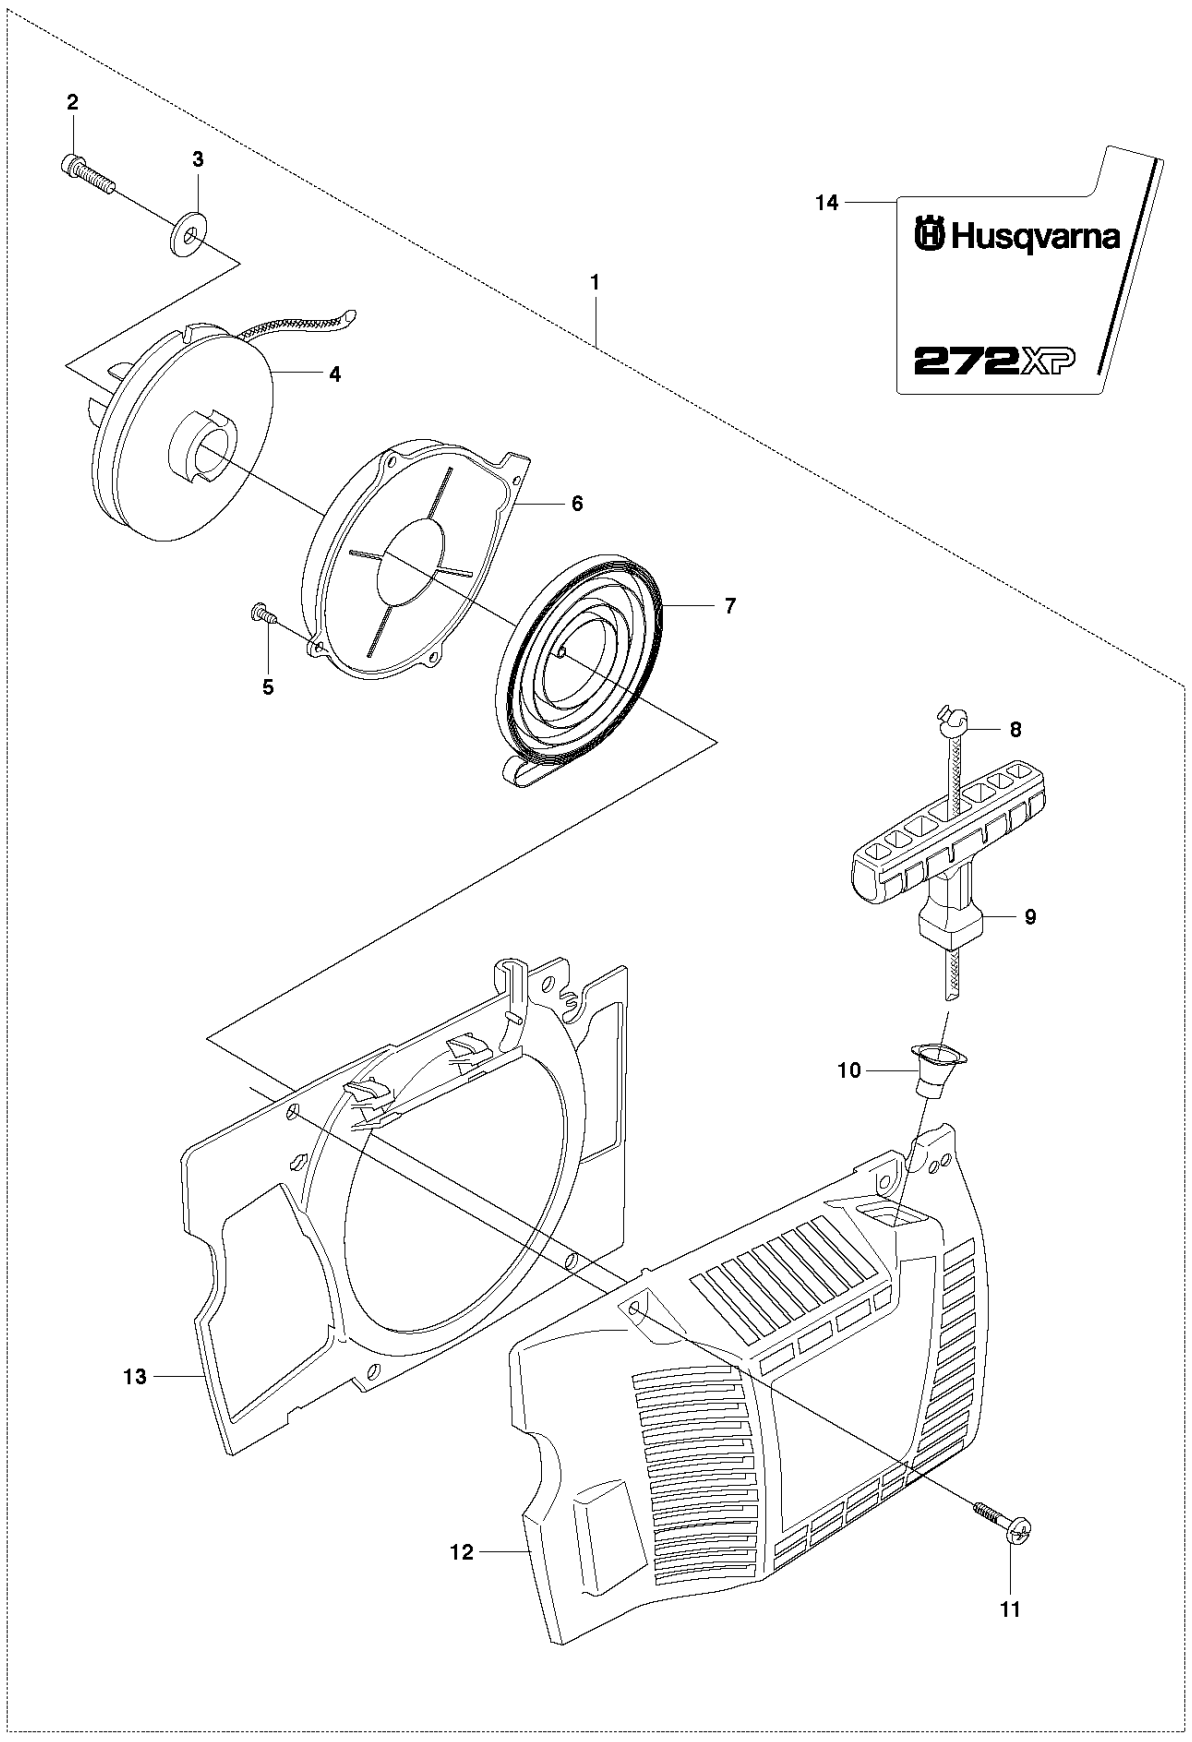

D 272
STARTER

STARTER

272 XP, 2016-08

Ref	Part No	Description	Remark	QTY	KIT
1	503 61 55-71	STARTER ASSY		1	
2	503 21 49-72	SCREW IHSCFT		1	1
3	503 23 43-02	WASHER		1	1
4	503 10 24-05	STARTER PULLEY		1	1
5	503 21 28-06	SCREW CCRPANT		2	1
6	501 52 95-02	GUARD RING		1	1
7	501 52 04-02	RECOIL SPRING		1	1
8	501 20 15-02	STARTER CORD		1	1
9	503 54 39-01	STARTER HANDLE		1	1
10	501 63 06-01	SLEEVE		1	1
11	503 20 34-16	SCREW CCRPANMO		4	1
12	503 61 56-01	STARTER HOUSING		1	1
13	501 65 92-01	AIR CONDUCTOR		1	1
14	503 62 39-04	LABEL		1