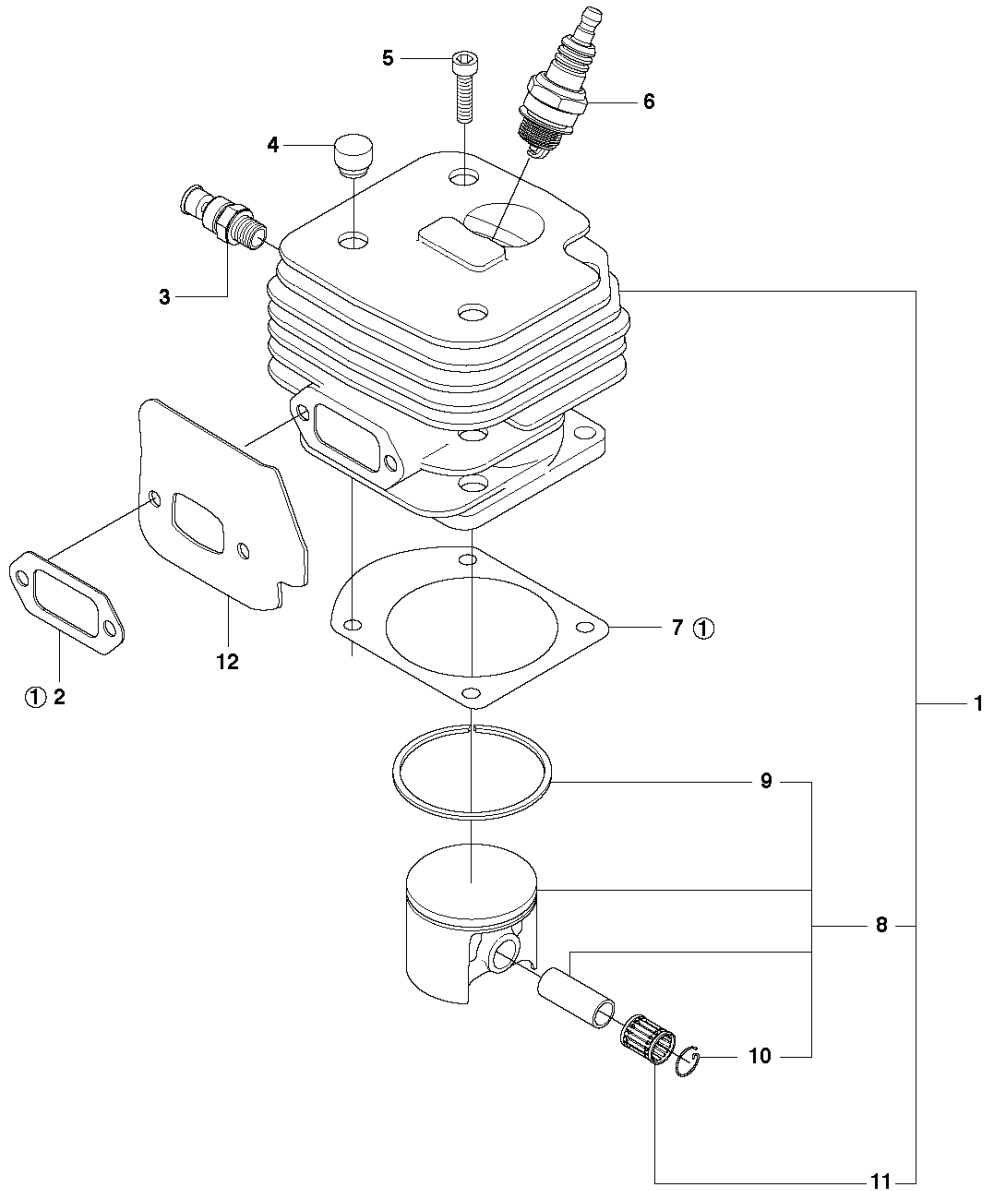

CLUTCH & OIL PUMP

272 XP, 2016-08

Ref	Part No	Description	Remark	QTY	KIT
1	501 51 25-01	OIL PUMP ASSY		1	
2	503 26 02-04	SEALING RING		1	1
3	501 51 36-01	ADJUSTMENT SCREW		1	1
4	720 12 37-50	PARALLEL PIN		1	1
5	503 23 10-01	WASHER		1	1
6	503 23 00-16	WASHER		1	1
7	501 51 34-01	SPRING		1	1
8	501 51 33-01	STOP SCREW		1	1
9	501 51 32-01	SHAFT		1	1
10	501 51 31-01	GEAR WHEEL		1	1
11	501 51 37-01	FIXING WASHER		1	1
12	501 51 39-01	SPRING		1	1
13	734 48 48-01	WASHER		1	1
14	735 31 07-20	E-CLIP		1	1
15	740 42 21-00	O-RING		1	1
16	501 28 85-01	X-RING 2.9X6.46X1.78		1	1
17	721 42 03-25	PINNE FRP-LS3X6 OXSV		1	1
18	725 52 93-56	SCREW IHSCM		3	
19	501 51 99-01	OIL HOSE		1	
20	501 54 41-02	OIL SCREEN		1	
21	503 74 44-02	CLUTCH ASSY		1	
22	537 36 06-01	CLUTCH SPRING		3	21
23	501 83 15-03	CLUTCH DRUM		1	
23	501 83 15-04	CLUTCH DRUM		1	
24	505 30 36-61	RIM		1	
24	501 59 80-02	RIM		1	
25	503 25 34-01	NEEDLE BEARING		1	23
26	501 83 17-01	GUIDE WASHER		1	23
27	501 53 59-01	WASHER		1	23
28	501 51 38-01	GEAR WHEEL			
29	503 23 00-13	WASHER			

C 272
COVER

CYLINDER COVER

272 XP, 2016-08

Ref	Part No	Description	Remark	QTY	KIT
1	503 40 60-02	CYLINDER COVER ASSY		1	
2	503 20 32-28	SCREW CCRPANMO		4	1
3	503 40 59-01	WINTER PLUG		1	1
4	503 98 74-01	LABEL		1	1
5	503 66 28-11	DECAL		1	

H2 272
CYLINDER PISTON

CYLINDER PISTON

272 XP, 2016-08

Ref	Part No	Description	Remark	QTY	KIT
1	504 01 68-02	CYLINDER ASSY	Ø52	1	
2	503 40 54-01	GASKET		1	
3	503 71 53-01	DECOMPRESSION VALVE		1	
4	501 51 54-01	SUPPORT		1	
5	503 21 60-25	SCREW		4	
6	503 23 51-08	SPARK PLUG		1	
7	501 51 22-04	GASKET		1	
8	504 01 70-02	PISTON ASSY		1	1
9	503 28 90-19	PISTON RING		1	8, 1
10	737 43 12-00	SNAP RING		2	8, 1
11	577 57 24-01	NEEDLE BEARING		1	1
12	503 51 99-01	HEAT DEFLECTOR		1	