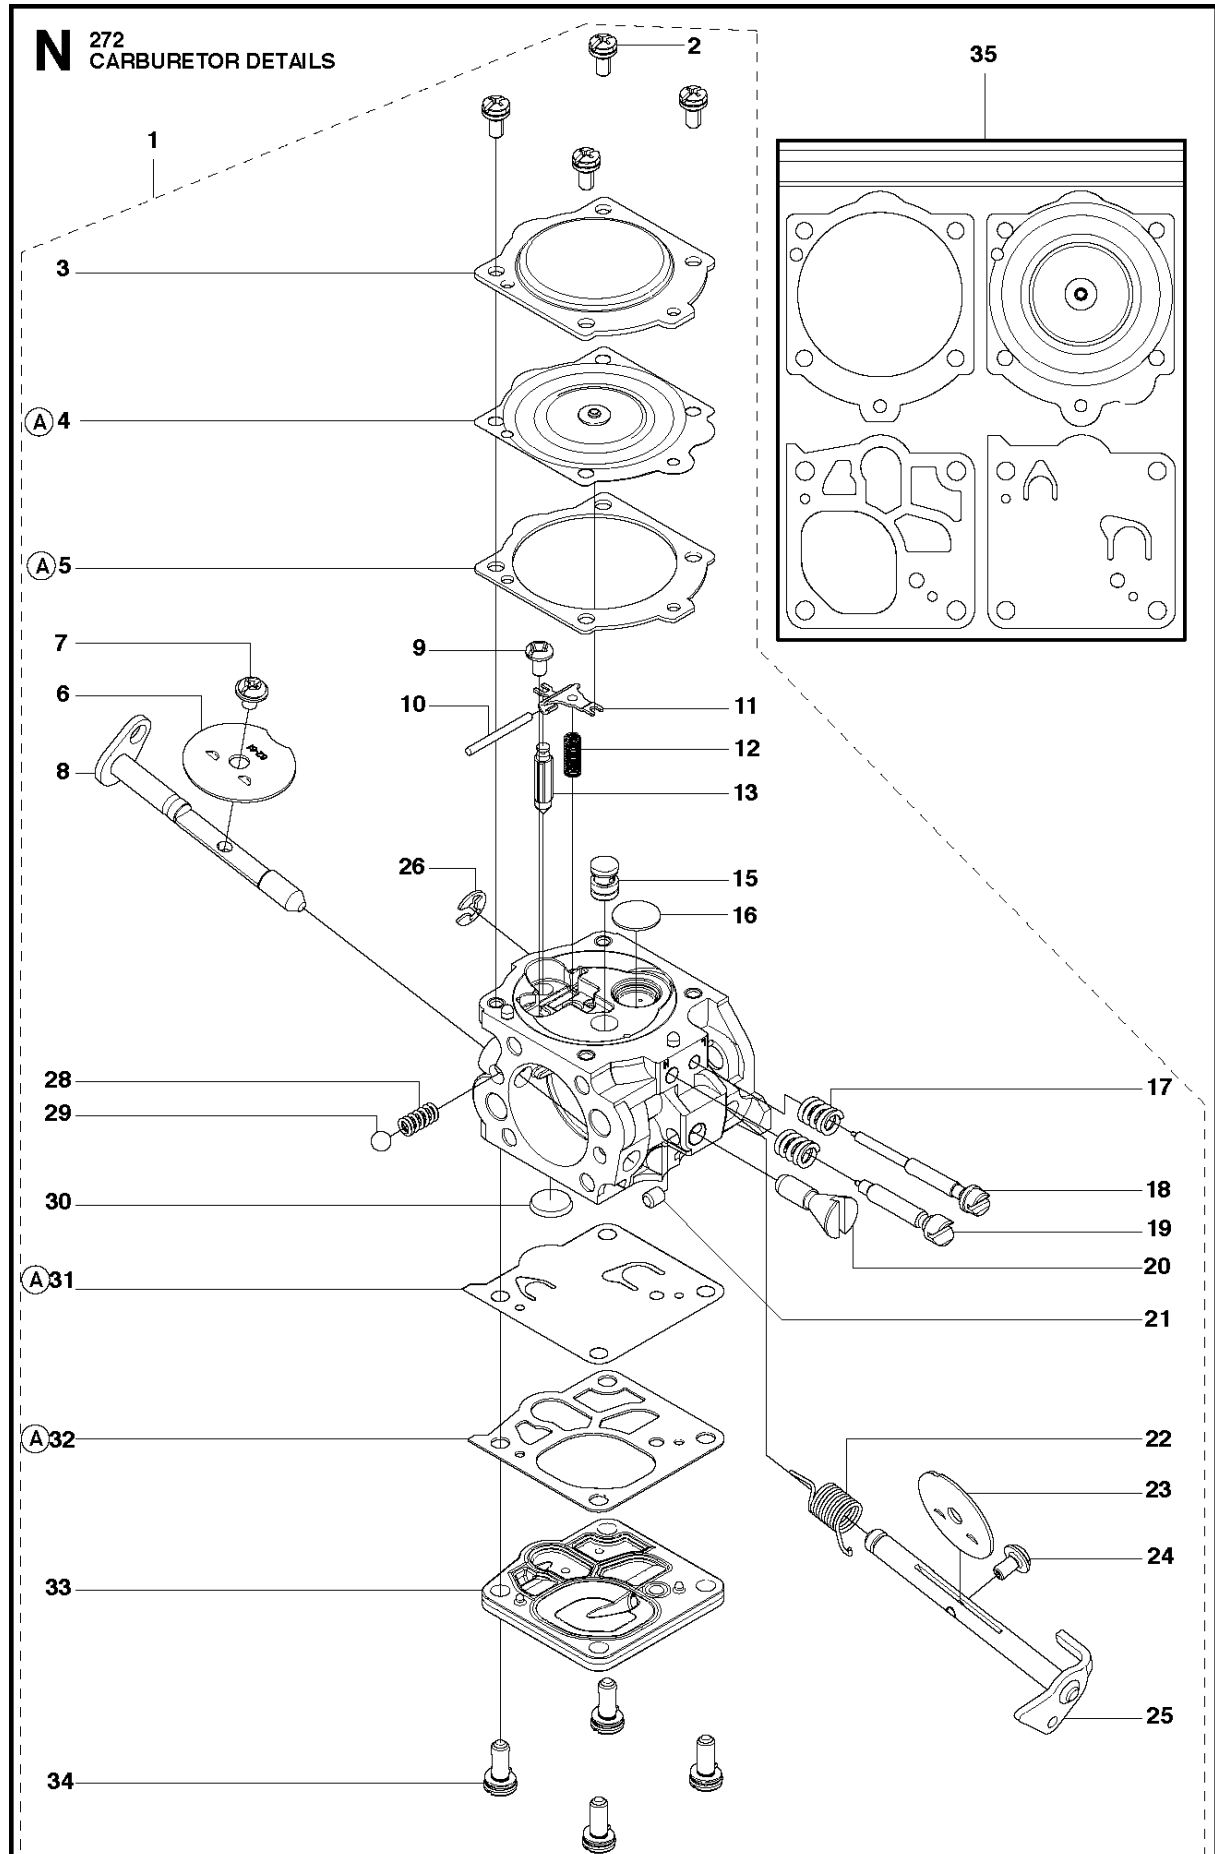

Ref	Part No	Description	Remark	QTY KIT
1	501 52 26-04	GASKET KIT		1

G 272
CARBURETOR & AIR FILTER

CARBURETOR & AIR FILTER

272 XP, 2016-08

Ref	Part No	Description	Remark	QTY KIT
1	503 44 69-01	FILTER HOLDER		1
2	503 44 72-01	AIR FILTER		1
2	503 44 72-04	AIR FILTER		1
2	503 44 72-03	AIR FILTER		1
3	503 44 71-02	GASKET		1
4	503 44 67-01	FILTER HOLDER		1
5	503 21 27-16	SCREW CRPANT		4
6	503 44 68-01	FILTER HOLDER		2
7	503 20 03-12	SCREW IHSCFM		2
8	503 44 63-01	CONSOLE		1
9	503 49 69-01	SCREW		2
10	734 11 46-01	WASHER		2
11	503 44 65-71	FILTER HOLDER		1
12	503 44 51-01	GUIDE BUSHING		1
13	574 33 16-01	CARBURETTOR		1
14	501 29 64-02	GASKET		1
15	501 80 66-02	MANIFOLD		1
16	501 65 90-01	SEALING COLLAR		1
17	501 80 68-03	GASKET		1

CARBURETOR DETAILS

272 XP, 2016-08

Ref	Part No	Description	Remark	QTY KIT	
1	574 33 16-01	CARBURETTOR		1	
2	503 10 87-01	SCREW		4	1
3	505 31 67-02	COVER		1	1
4	503 63 58-01	DIAPHRAGM ASSY		1	1, 35
5	501 46 75-01	GASKET		1	1, 35
6	505 31 67-07	VALVE-CHOKE		1	1
7	537 00 34-01	SCREW		1	1
8	502 52 59-01	SHAFT ASSY		1	1
9	505 31 67-17	SCREW		1	1
10	505 31 67-31	PIN-METERING LEVER		1	1
11	505 31 67-34	LEVER		1	1
12	503 11 76-01	SPRING		1	1
13	503 11 70-01	NEEDLE		1	1
15	503 80 04-01	NOZZLE		1	1
16	503 57 41-01	PLUG		1	1
17	504 21 00-50	SPRING		2	1
18	503 48 37-01	NEEDLE IDLE SPEED	Low speed needle	1	1
19	502 52 65-01	NEEDLE	High speed needle	1	1
20	544 89 76-01	SCREW		1	1
21	503 80 05-01	PLUG		1	1
22	502 52 64-01	SPRING		1	1
23	574 33 17-01	VALVE		1	1
24	544 11 15-01	SCREW		1	1
25	502 52 58-01	SHAFT ASSY		1	1
28	503 11 77-01	SPRING		1	1
29	503 11 71-01	BALL		1	1
30	501 66 61-01	SCREEN		1	1
31	544 89 72-01	DIAPHRAGM PUMP		1	1, 35
32	503 11 72-01	GASKET		1	1, 35
33	503 59 58-01	COVER		1	1
34	503 11 75-01	SCREW		4	1
35	502 52 92-01	GASKET KIT		1	
26	503 79 95-01	RING		1	1