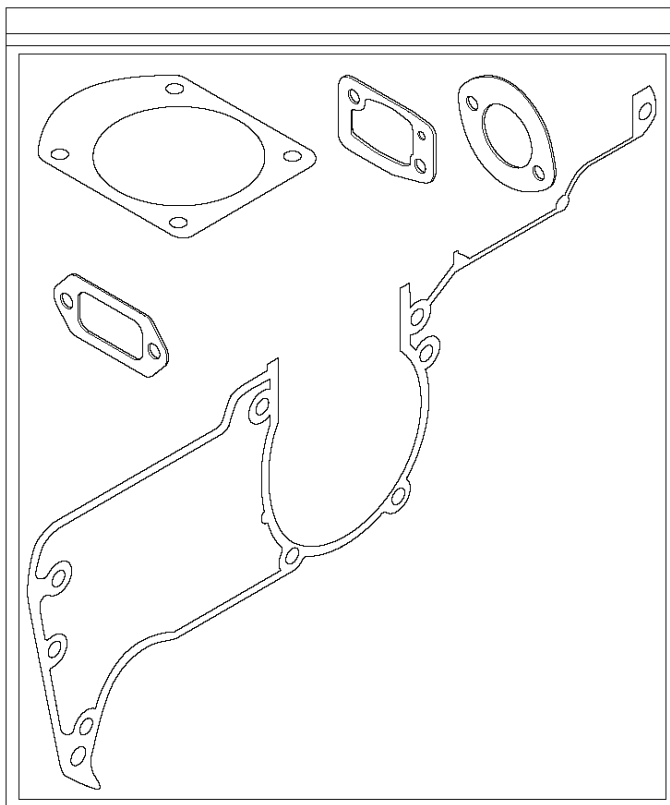

ACCESSORIES

272 XP, 2016-08

Ref	Part No	Description	Remark	QTY	KIT
1	503 55 85-01	TOOL		1	
2	503 62 12-01	GREASE		1	
3	501 91 14-01	GREASE GUN		1	
4	501 69 17-01	COMBINATION WRENCH		1	1
5	503 55 86-02	SPANNER		1	1
6	503 55 86-01	SPANNER		1	1

Q Leveras endast som reservdel
Delivery as spare part only
Nur als Ersatzteil lieferbar
Livrable seulement comme pièce de rechange
Solo como repuesto
Zasilá se jenom jako náhradní díl

1 ①
Set of gaskets
Dichtungssatz
Jeu de joints
Juego de juntas
Packningssats