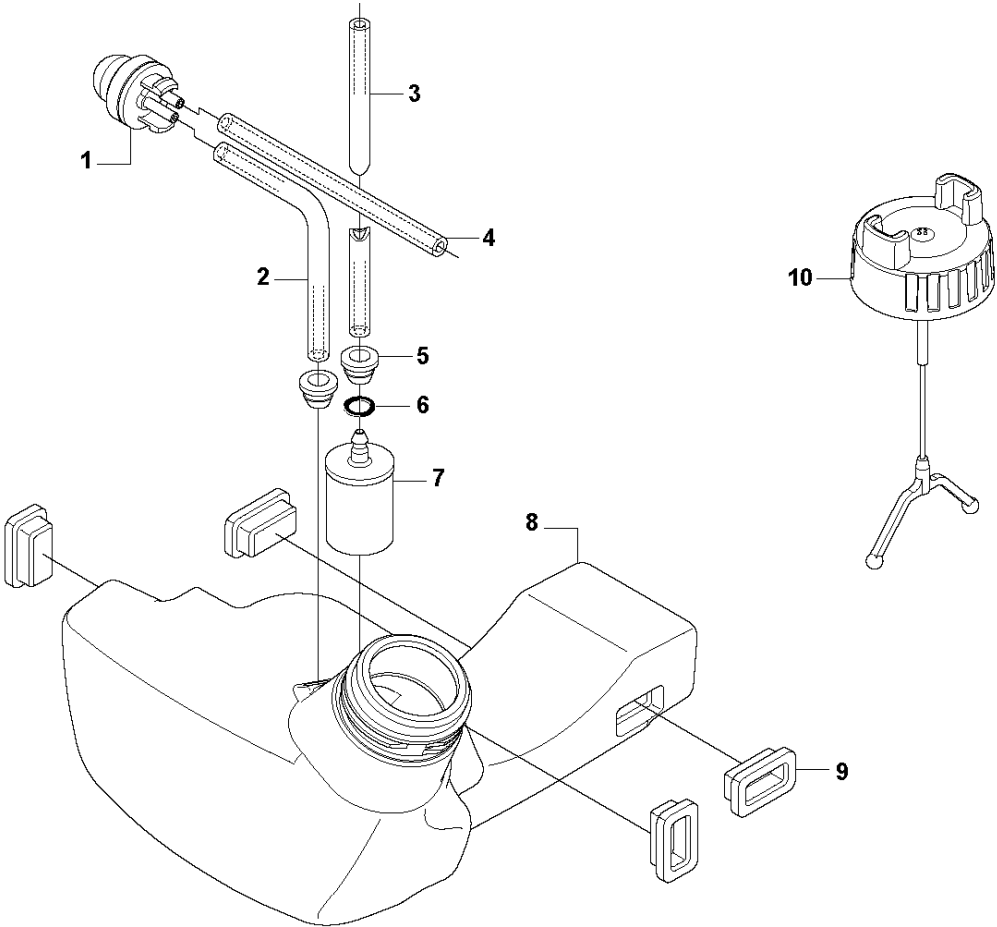

L 333R, 333RJ
335FR, 335LS, 335Lx, 335RJx, 335Rx.
FUEL TANK

FUEL TANK

333 R from 2014-12

Ref	Part No	Description	Remark	QTY KIT
1	503 93 66-01	PRIMER HOUSING		1
2	537 04 24-12	FUEL HOSE		1
3	537 05 23-01	FUEL HOSE		1
4	537 04 24-12	FUEL HOSE		1
5	503 73 58-01	BUSHING		2
6	537 18 49-01	O-RING		1
7	503 44 32-01	FILTER		1
8	544 32 88-01	TANK ASSY		1
9	503 91 10-01	SUSPENSION		4
10	503 91 18-02	TANK CAP		1