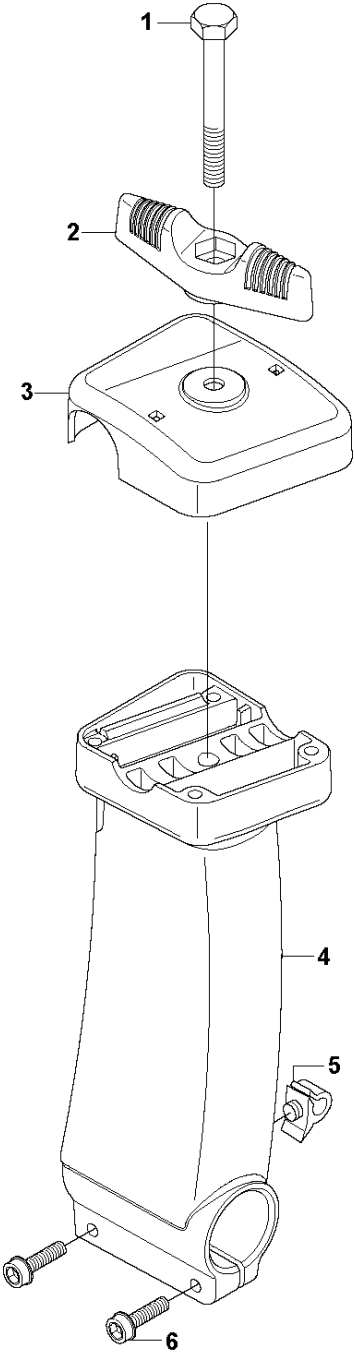

D1 333R
TOWER

TOWER

333 R from 2014-12

Ref	Part No	Description	Remark	QTY KIT
1	725 23 82-85	SCREW EHHM		1
2	503 87 90-01	KNOB		1
3	537 37 63-01	COVER		1
4	537 40 26-03	BRACKET		1
5	502 28 61-01	CLIP		1
6	503 20 03-20	SCREW IHSCFM		2