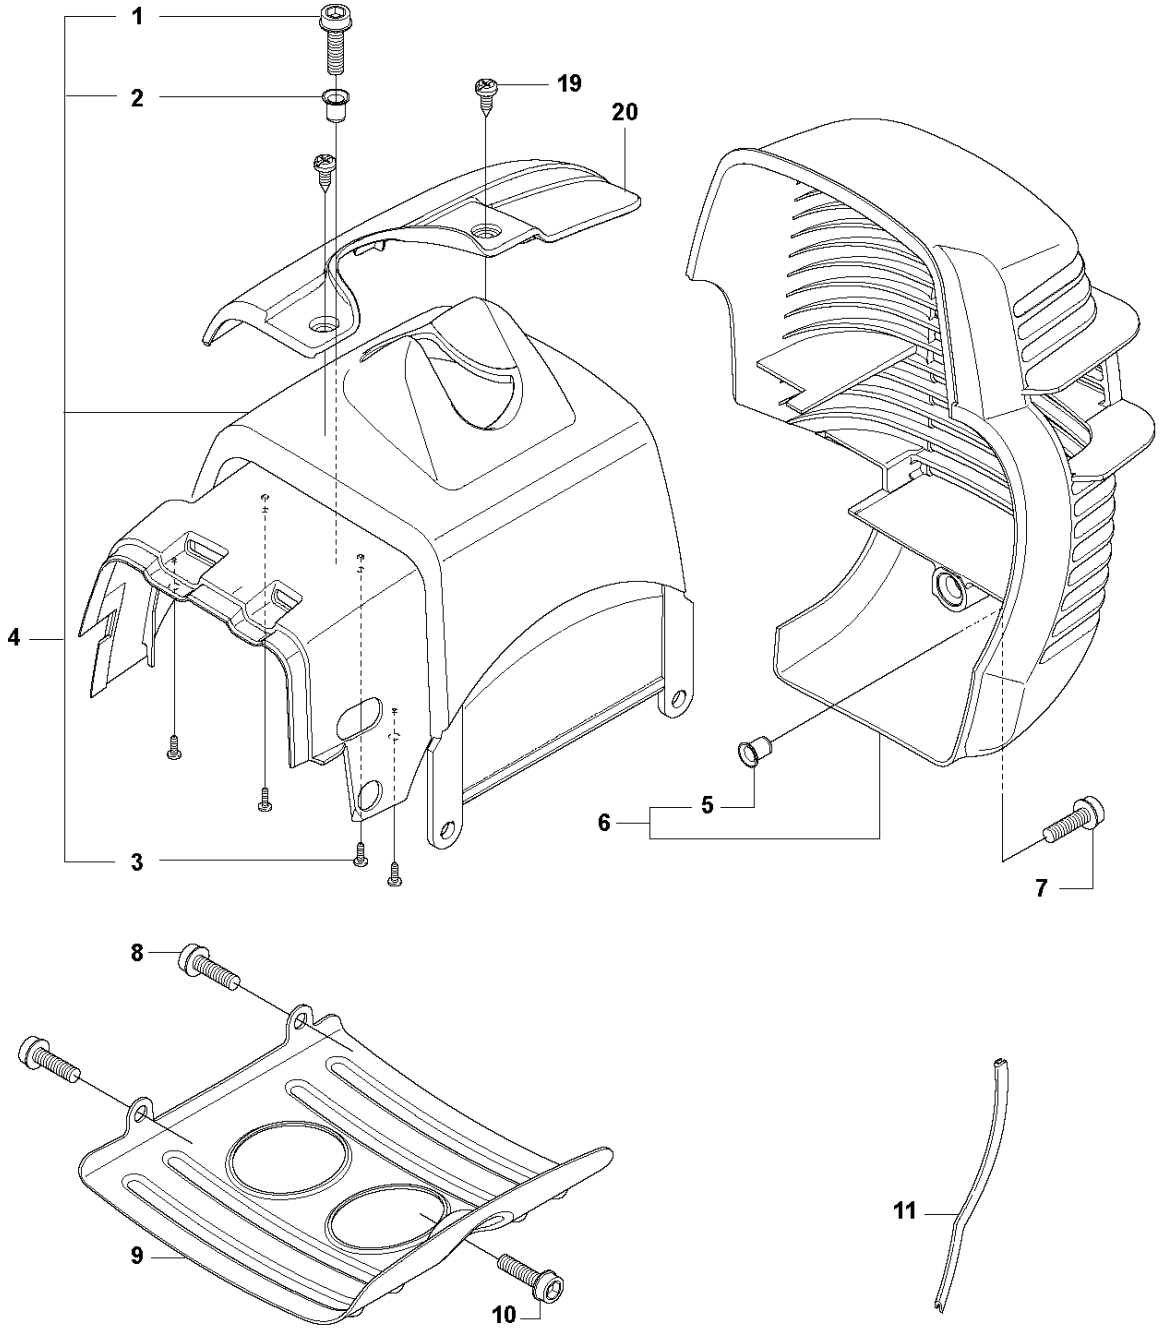

H1 333R, 333RJ
335FR, 335LS, 335Lx, 335RJx, 335Rx.
COVERS

Ref	Part No	Description	Remark	QTY	KIT
1	503 20 03-20	SCREW IHSCFM		1	4
2	537 37 38-02	TUBULAR RIVET		1	4
3	503 21 29-10	SCREW CCRPANT		4	4
4	544 16 01-01	CYLINDER COVER		1	
5	537 37 38-03	TUBULAR RIVET		1	6
6	537 42 51-01	HEAT PROTECTOR		1	
7	503 20 03-20	SCREW IHSCFM		1	
8	503 21 75-16	SCREW IHSCFT		2	
9	537 35 72-01	PROTECTIVE PLATE		1	
10	503 21 75-16	SCREW IHSCFT		1	
11	544 02 98-01	BAR		1	
12	537 39 52-08	LABEL	335LS	1	
13	537 39 52-09	LABEL	335FR	1	
14	537 39 52-02	LABEL	335Lx	1	
15	537 39 52-03	LABEL	333RJ	1	
16	537 39 52-04	LABEL	333R	1	
17	537 39 52-05	LABEL	335RJx	1	
18	537 39 52-06	LABEL	335Rx	1	
19	503 21 35-02	SCREW	335LS, 335RJX	2	
20	502 43 39-01	ARM PROTECTION		1