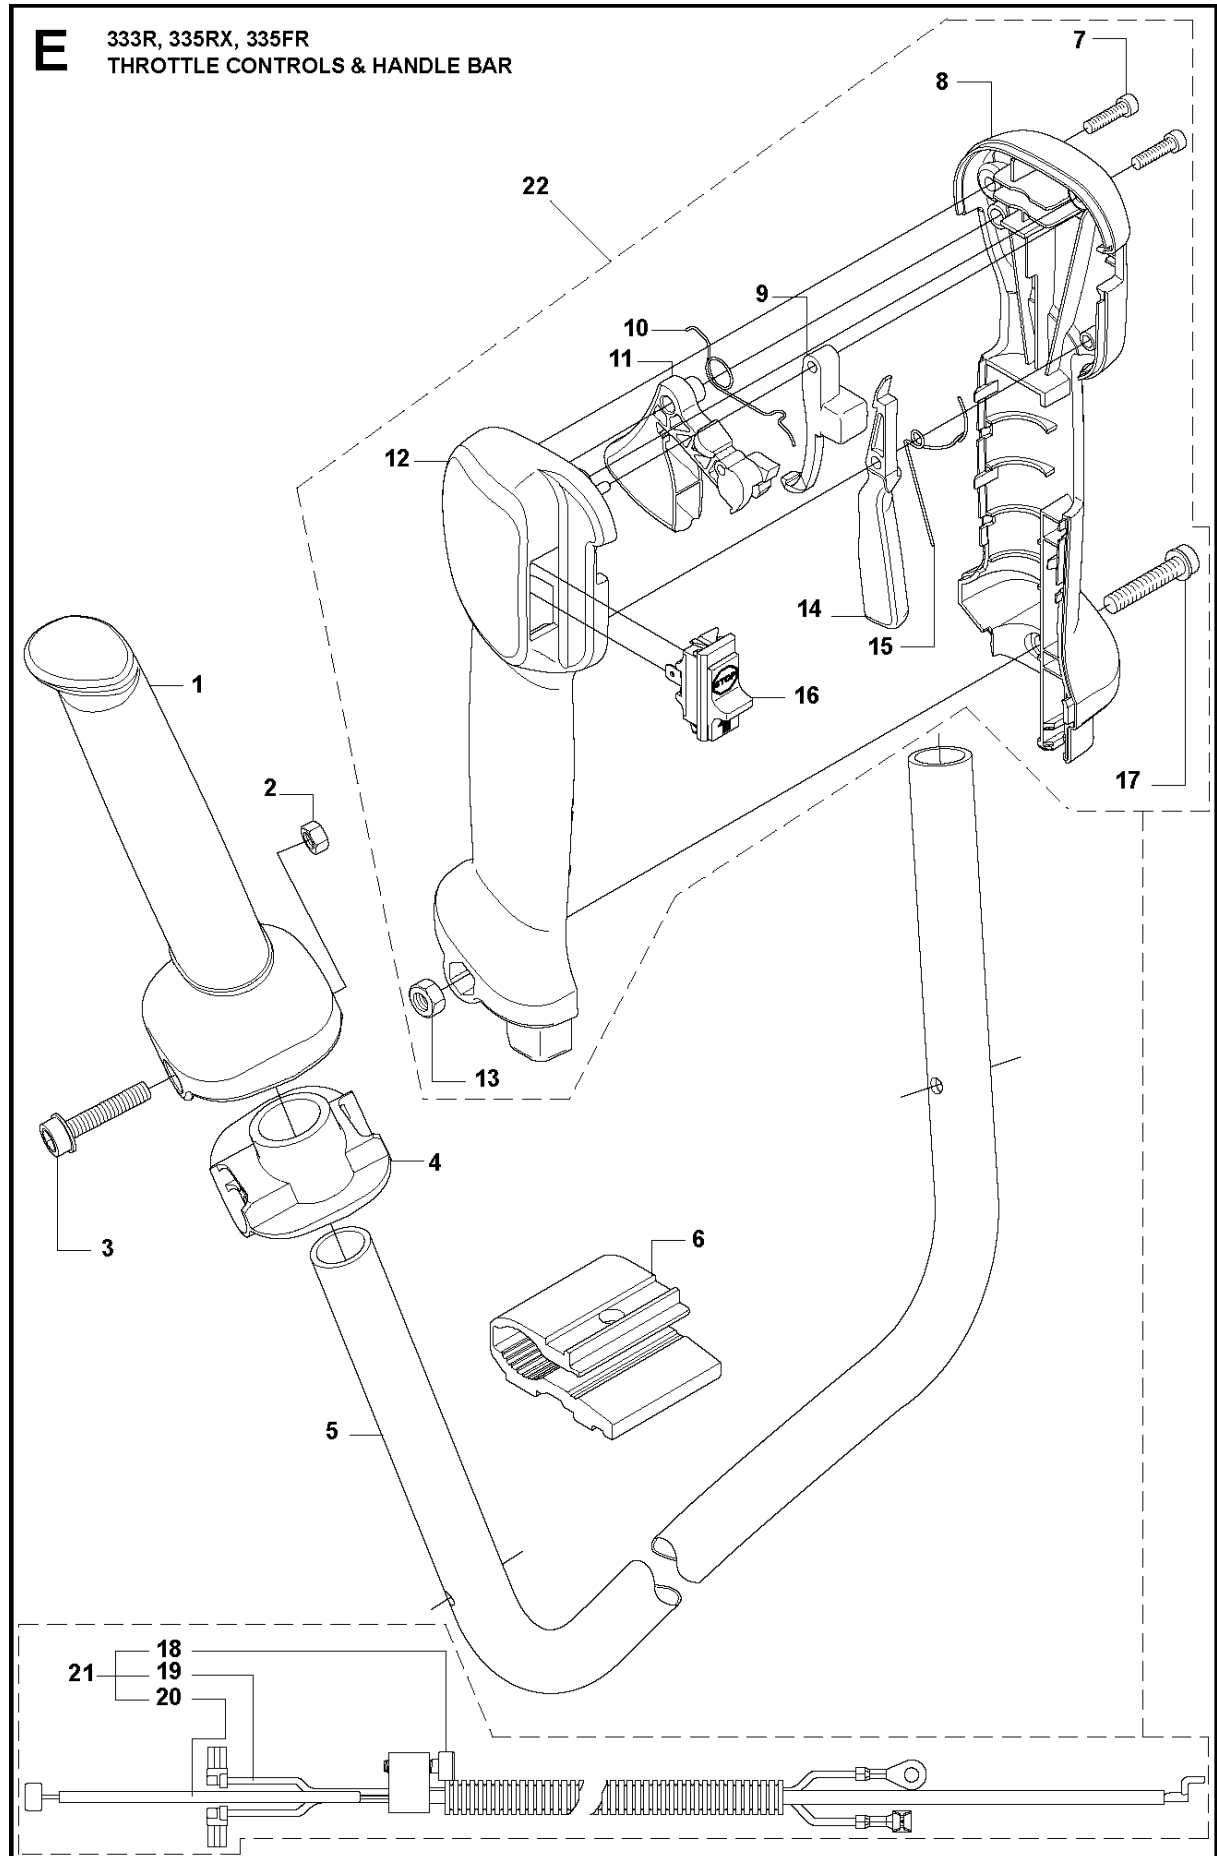

HANDLE & CONTROLS

333 R from 2014-12

Ref	Part No	Description	Remark	QTY	KIT
1	537 17 28-01	HANDLE		1	
2	731 23 14-01	HEXAGON NUT		1	
3	503 20 02-45	SCREW IHSCFM		1	
4	537 17 29-01	COVER		1	
5	537 36 00-01	HANDLEBAR		1	
6	503 75 00-02	HANDLEBAR BRACKET		1	
7	503 21 66-18	SCREW IHSCCT	333R, 335Rx, 335FR	2	22
8	537 16 03-01	HANDLE HALF	333R	1	22
8	537 16 03-02	HANDLE HALF	335Rx, 335FR	1	22
9	537 16 07-01	STARTER THROTTLE LOC	333R, 335Rx, 335FR	1	22
10	537 17 42-01	SPRING THROTTLE TRIG	333R, 335Rx, 335FR	1	22
11	506 49 77-01	THROTTLE CONTROL		1	14
12	537 16 02-03	HANDLE HALF	333R	1	22
12	537 16 02-02	HANDLE HALF	335Rx, 335FR	1	22
13	503 22 10-13	HEXAGON NUT	333R, 335Rx, 335FR	1	22
14	506 49 77-01	THROTTLE CONTROL	333R, 335Rx, 335FR	1	22,11
15	537 17 43-01	SPRING	333R, 335Rx, 335FR	1	22
16	537 41 90-01	SWITCH	333R, 335Rx, 335FR	1	22
17	503 20 07-35	SCREW IHSCFM	333R, 335Rx, 335FR	1	22
18	503 21 66-18	SCREW IHSCCT	333R, 335Rx, 335FR	1	21
19	503 87 85-07	SHORT CIRCUIT CABLE	333R, 335Rx, 335FR	1	21
20	537 37 78-01	THROTTLE WIRE ASSY	333R, 335Rx, 335FR	1	21
21	537 35 96-02	WIRING ASSY	333R, 335Rx, 335FR	1	22
22	537 42 45-13	HANDLE SYSTEM		1