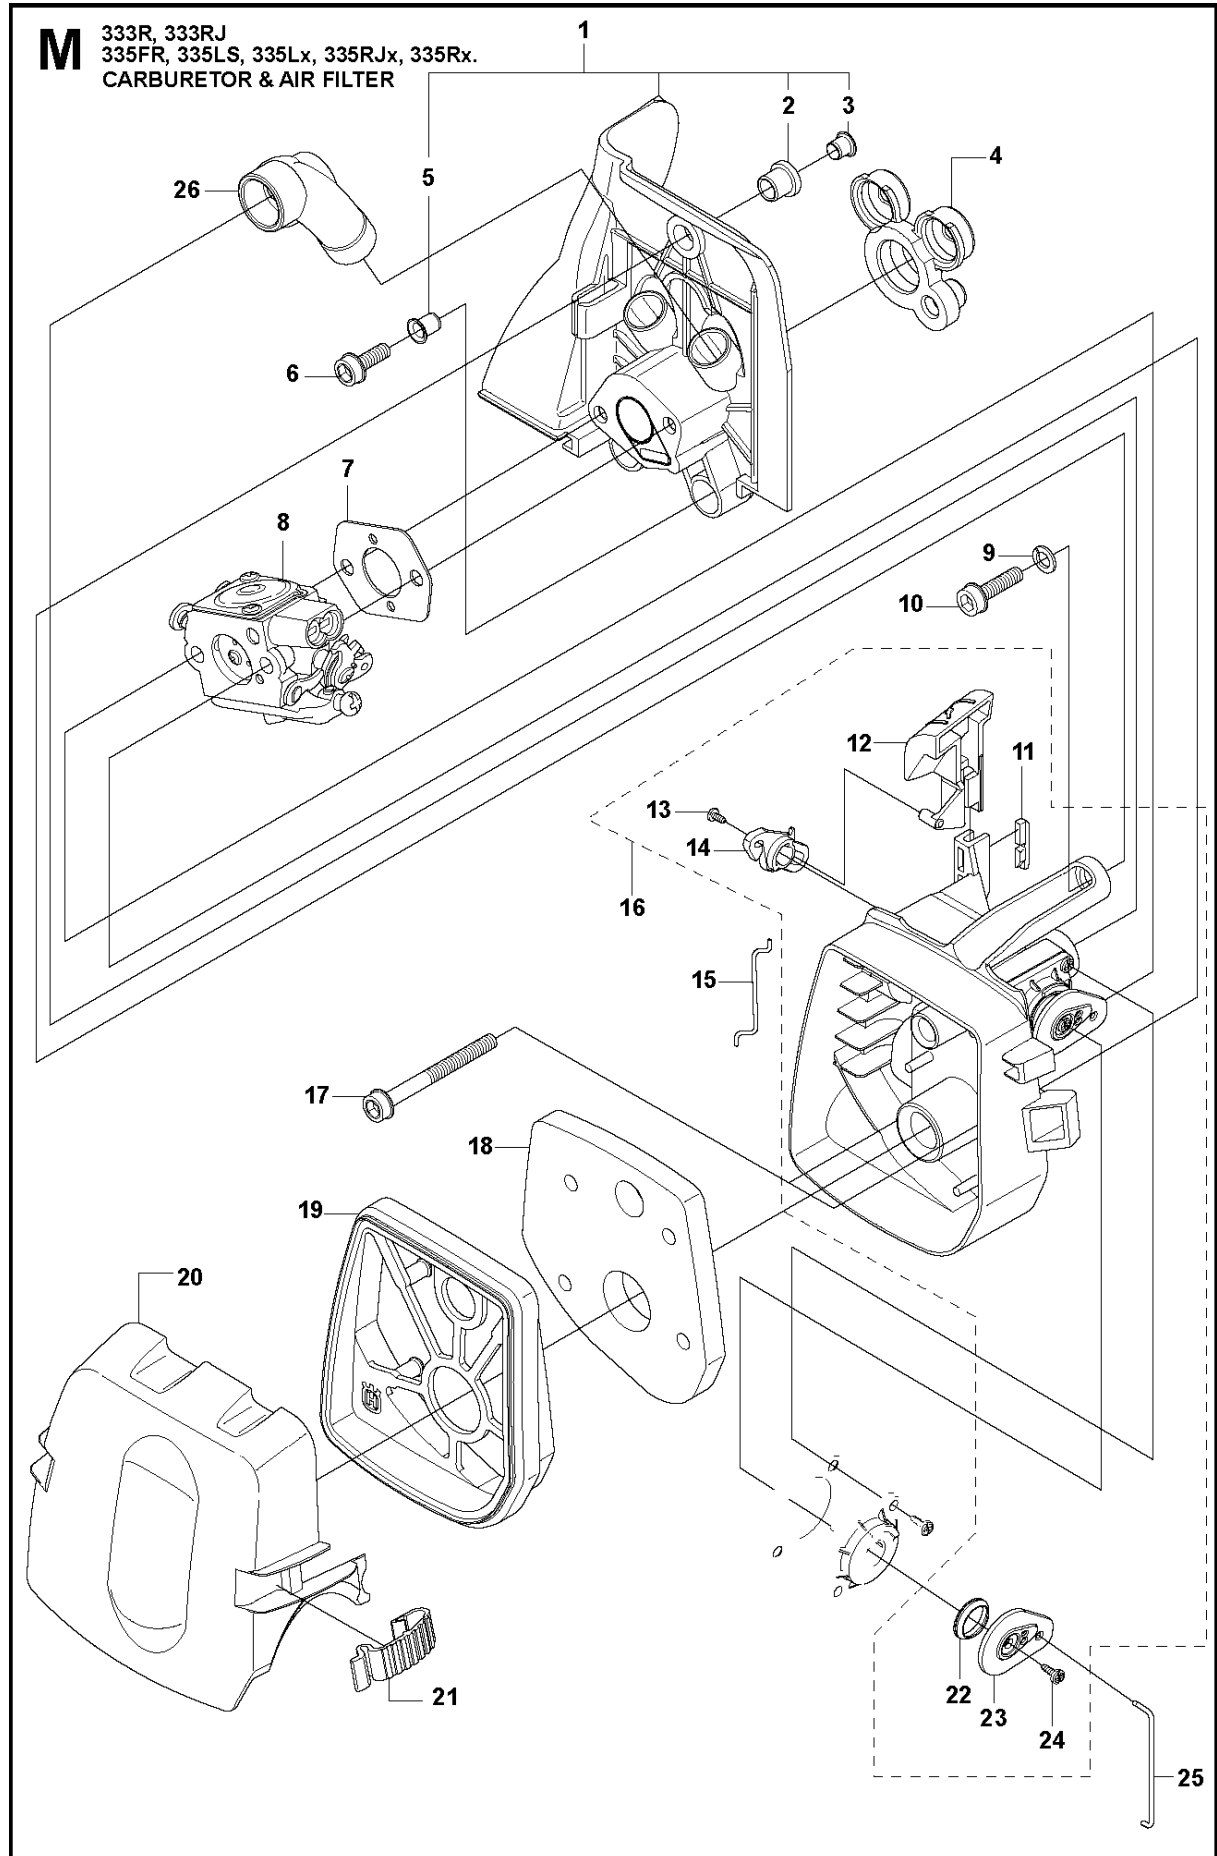

CARBURETOR & AIR FILTER

333 R from 2014-12

Ref	Part No	Description	Remark	QTY	KIT
1	537 37 12-01	INSULATION WALL		1	
2	537 37 11-01	SLEEVE		1	1
3	544 01 91-01	TUBULAR RIVET		1	1
4	537 33 43-01	INLET PIPE		1	
5	537 37 38-03	TUBULAR RIVET		2	1
6	503 20 03-16	SCREW IHSCFM		2	
7	503 49 71-01	GASKET		1	
8	581 16 75-01	CARBURETTOR		1	
9	503 23 10-06	WASHER		1	
10	503 20 03-20	SCREW IHSCFM		1	
11	544 02 58-01	BAR		1	16
12	537 33 71-01	CHOKE CONTROL		1	16
13	503 21 29-06	SCREW CCRPANT		1	16
14	537 35 58-01	LEVER		1	16
15	544 37 27-01	SLEEVING BRACKET		1	
16	537 31 41-01	FILTER HOLDER		1	
17	503 21 75-50	SCREW IHSCFT		2	
18	537 33 72-01	FILTER		1	
19	537 31 42-01	FRAME		1	
20	537 31 44-01	FILTER COVER		1	
21	537 38 72-01	SNAP		2	
22	544 01 47-01	BELLOWS		1	16
23	544 01 46-01	LEVER		1	16
24	503 21 29-06	SCREW CCRPANT		1	16
25	537 34 90-01	LEVER		1	
26	537 34 13-01	AIR DUCT		1