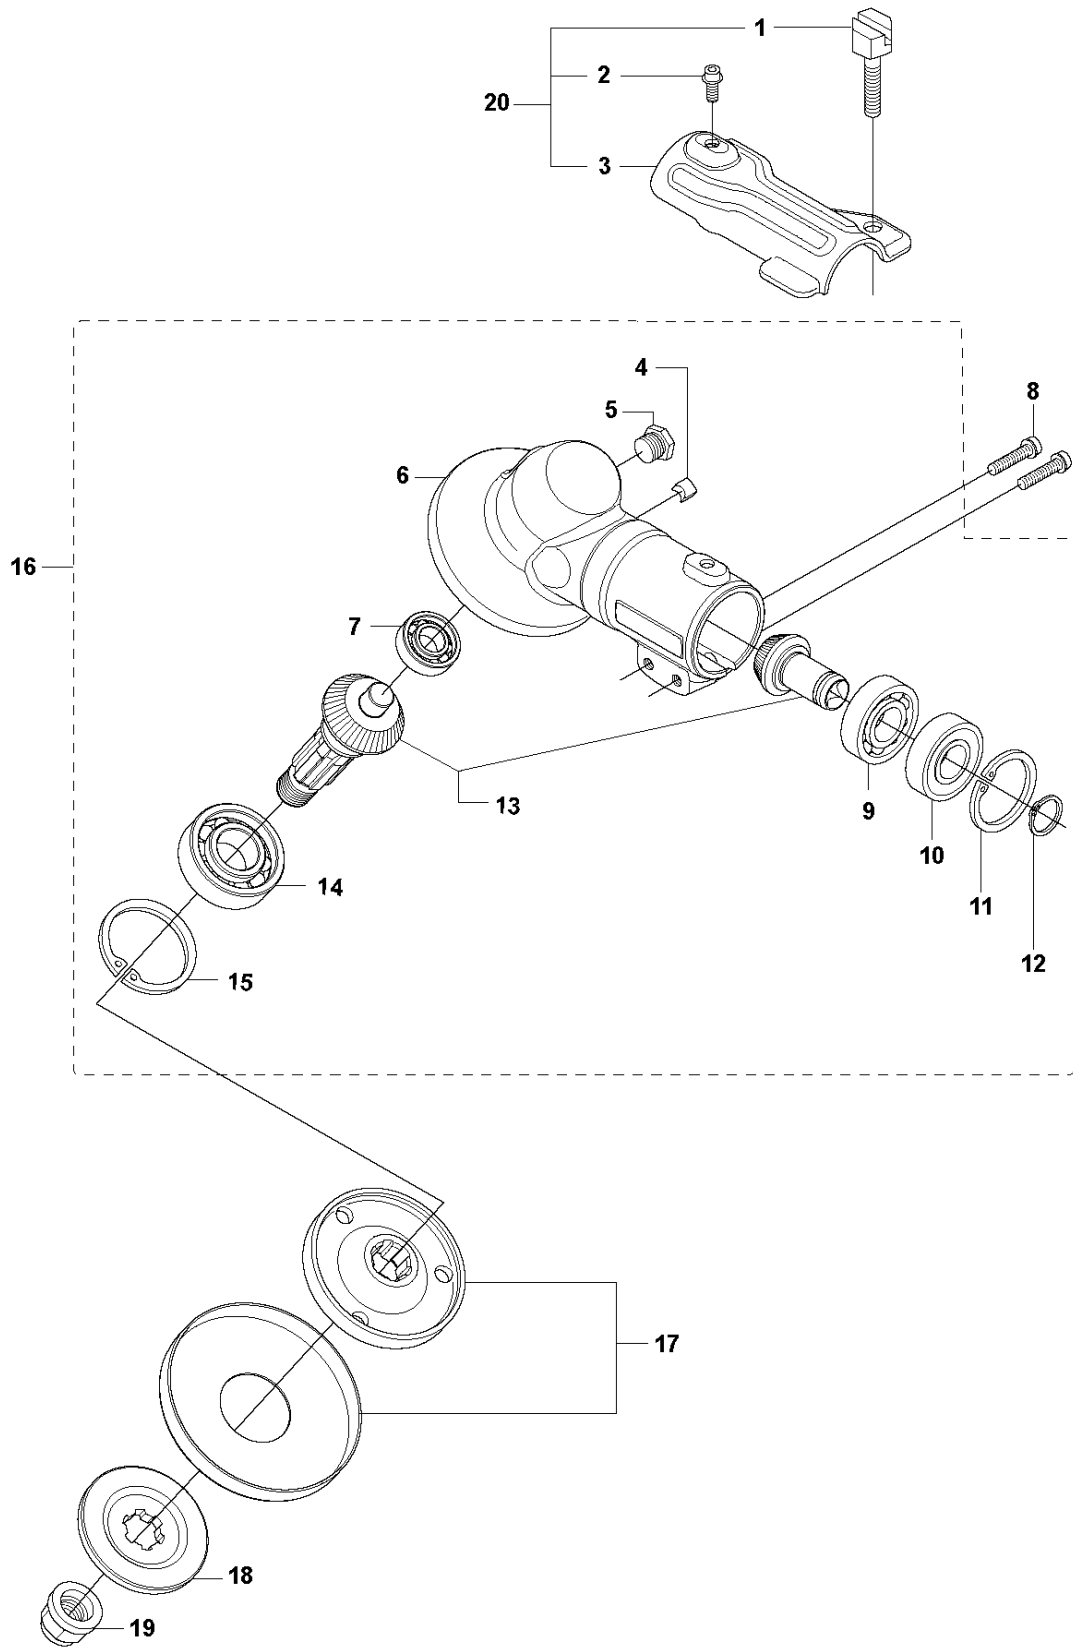

A 333R, 333RJ
335FR, 335LS, 335Lx, 335RJx, 335Rx.
BEVEL GEAR

BEVEL GEAR

333 R from 2014-12

Ref	Part No	Description	Remark	QTY	KIT
1	537 18 95-01	SCREW		1	20
2	503 20 02-10	SCREW IHSCFM		1	20
3	544 08 76-01	CLAMP		1	20
4	537 14 74-01	MAGNET		1	16
5	503 20 15-01	SCREW IHHM		1	16
6	537 29 59-02	GEAR HOUSING		1	16
7	738 21 99-00	BALL BEARING		1	16
8	503 20 03-25	SCREW IHSCFM		2	
9	738 21 01-10	BALL BEARING		1	16
10	738 21 01-12	BALL BEARING		1	16
11	735 31 28-10	CIRCLIP		1	16
12	735 31 14-00	CIRCLIP		1	16
13	505 13 33-01	SPARE PARTS KIT	333R, 335Rx, 335Fr	1	16
13	505 13 34-01	SPARE PARTS KIT	333RJ, 335RJx, 335Lx, 335LS	1	16
14	503 25 28-01	BALL BEARING		1	16
15	735 31 31-10	CIRCLIP		1	16
16	544 21 64-01	GEAR	333R, 335Rx, 335Fr	1	
16	537 29 58-02	BEVEL GEAR	333RJ, 335RJx, 335Lx, 335LS	1	
17	537 35 14-01	DRIVER	"(1")"	1	
18	537 34 35-01	SUPPORT FLANGE		1	
19	502 29 11-01	NUT BLADE		1	
20	574 30 68-01	CLAMP		1