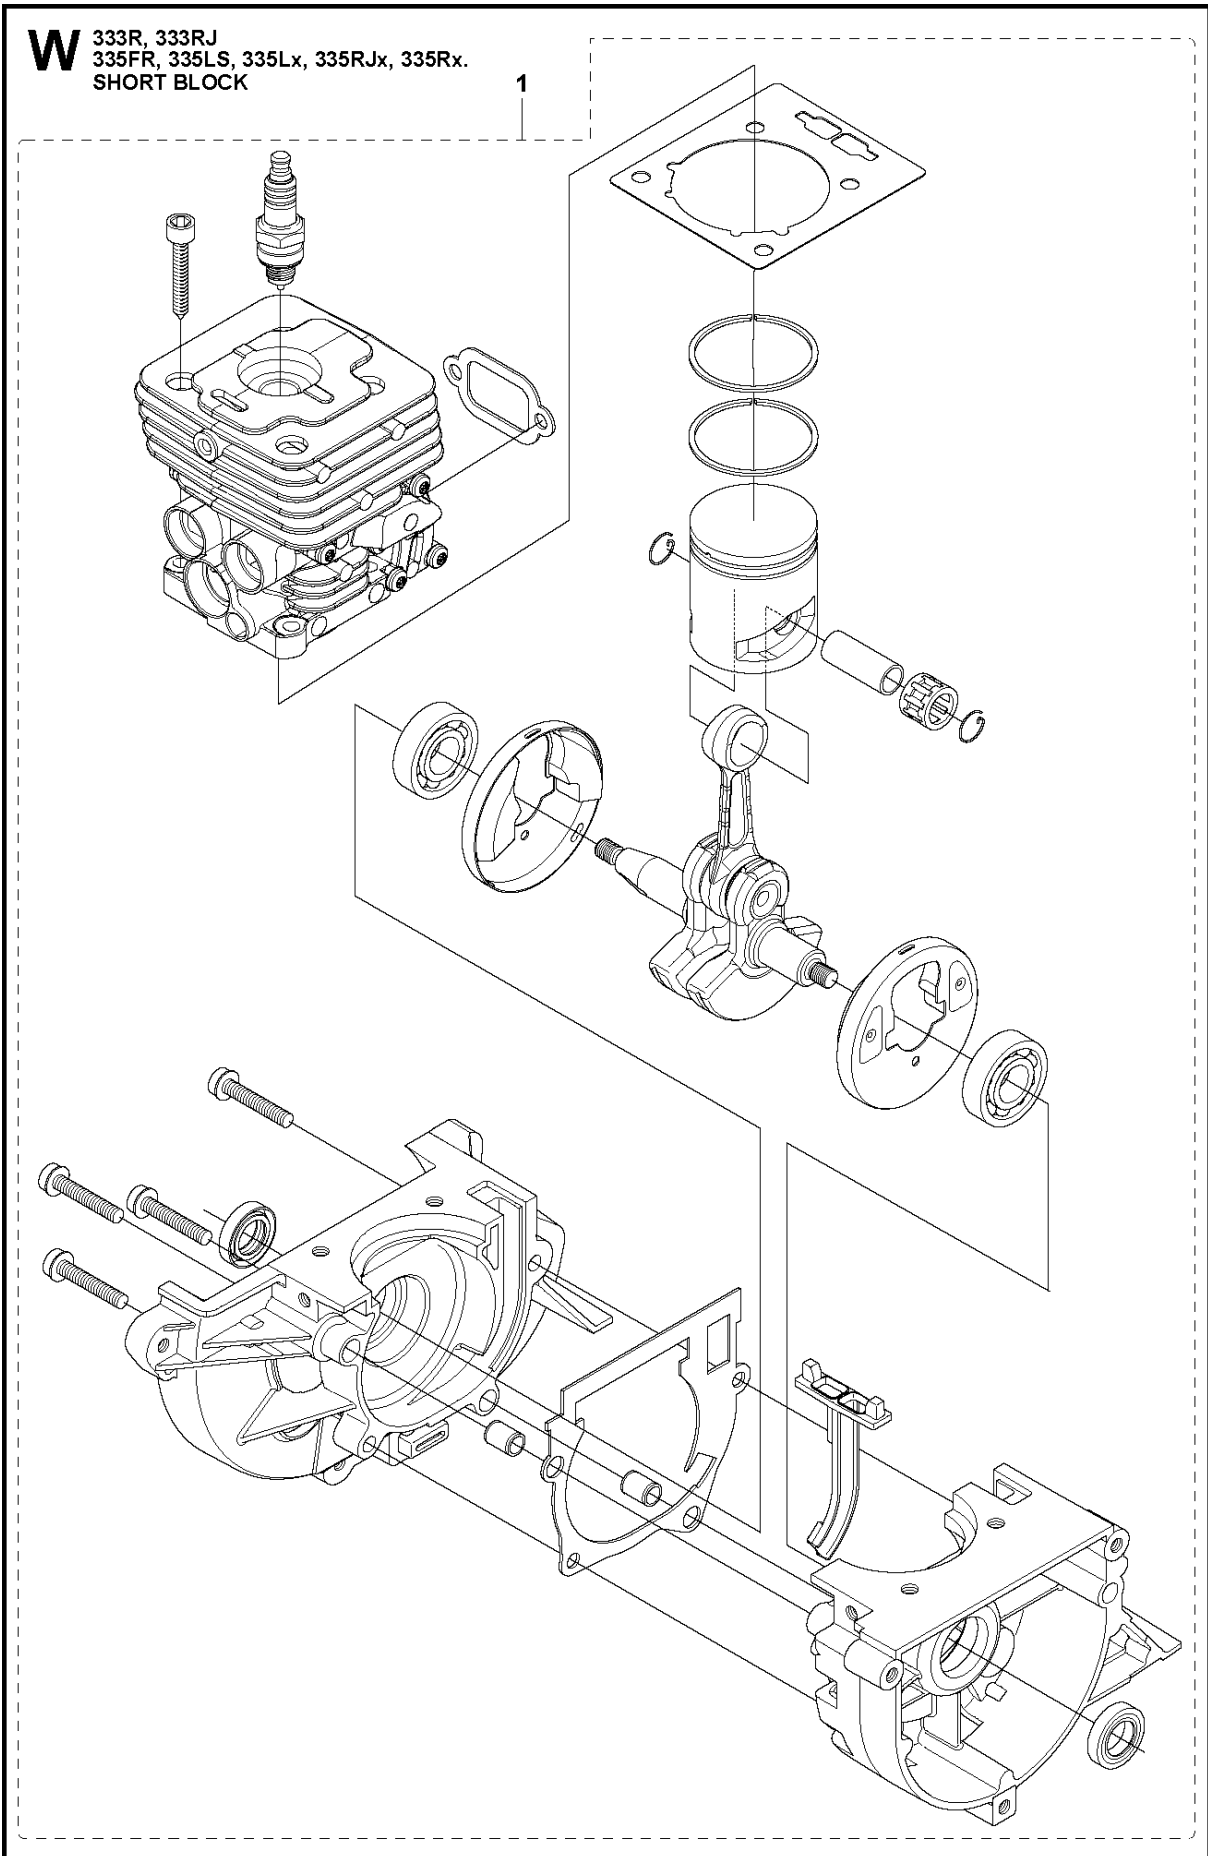

## SHAFT &amp; SUSPENSION

333 R from 2014-12

Ref	Part No	Description	Remark	QTY KIT	
1	537 21 42-01	TUBE	333R, 335Rx, 335FR	1	
2	537 36 02-02	SPACER		1	1
3	537 21 41-01	TUBE	Ø = 28mm, L = 1483mm	1	1
4	537 36 02-01	SPACER		1	1
5	537 31 39-01	GUIDE	Ø = 9mm, L = 1400mm	1	1
6	537 35 52-01	DRIVE SHAFT	Ø = 8mm, L = 1527mm	1	
9	537 34 98-01	LOOP		1	
10	537 13 04-02	KNOB		1	
11	537 35 01-01	LOOP		1	9
12	725 23 39-51	SCREW EHHM		1	
13	537 37 61-01	WIRING		1	
14	503 21 75-16	SCREW IHSCFT		1	
15	537 29 48-01	LABEL		1	