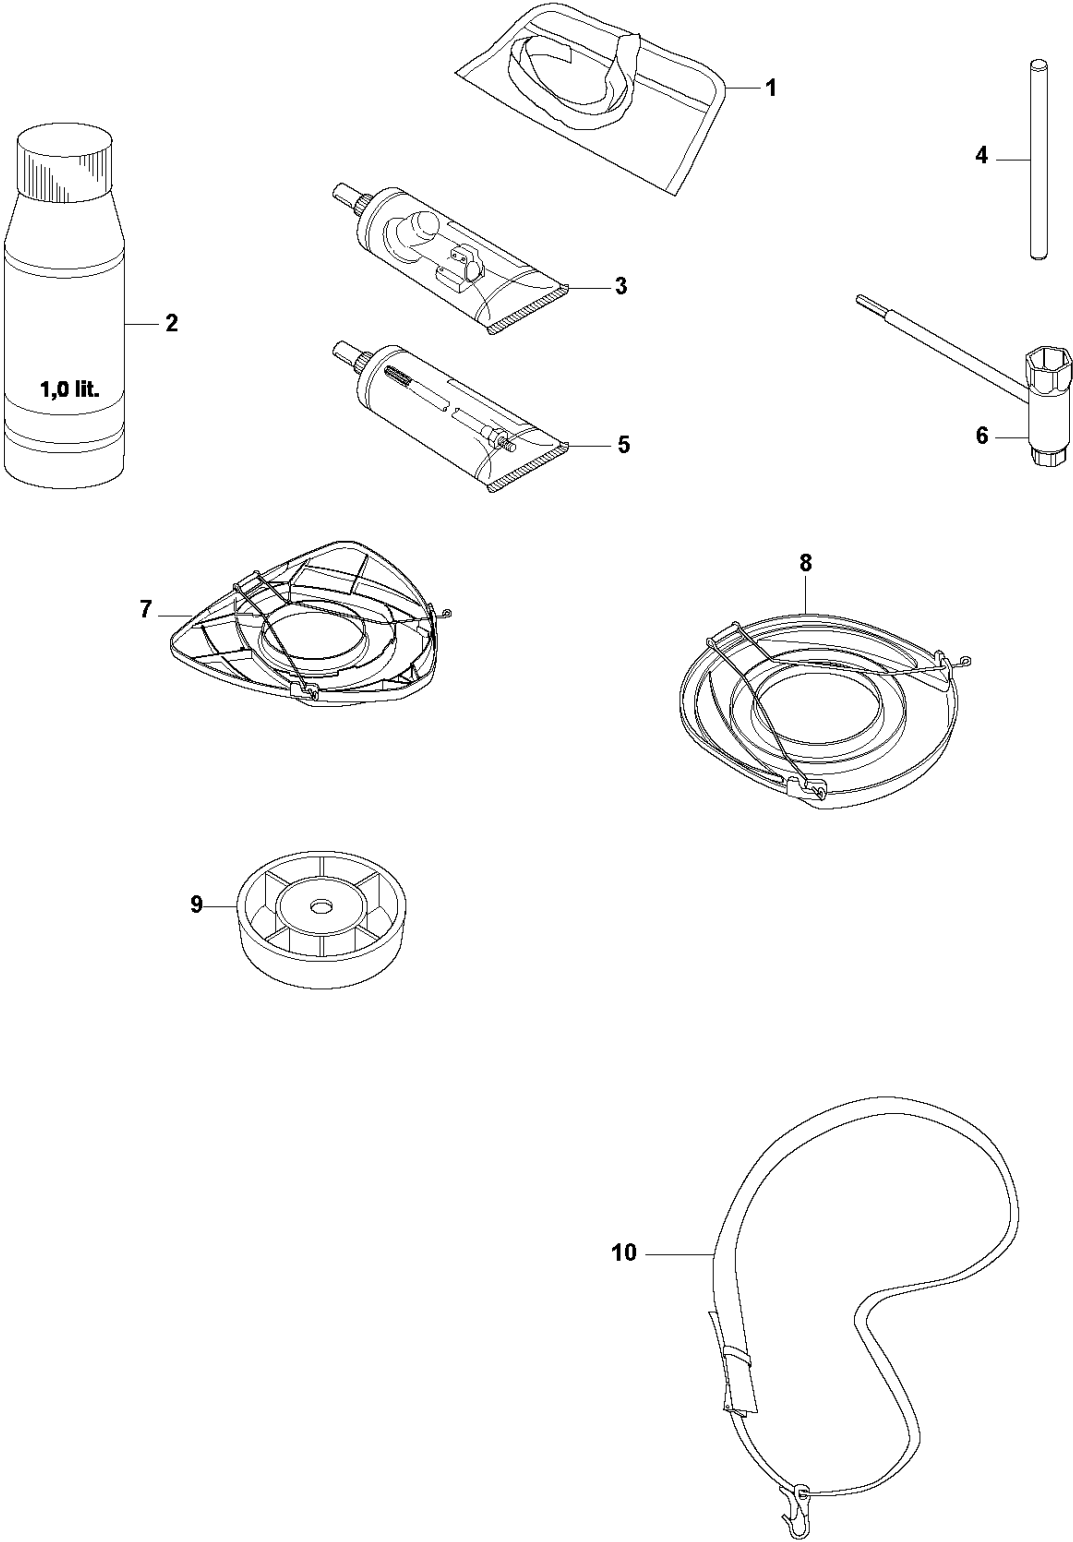

## ACCESSORIES

333 R from 2014-12

Ref	Part No	Description	Remark	QTY KIT
1	501 19 22-01	TOOL		1
2	531 00 92-48	FILTER OIL	Oil Airfilter	1
3	503 97 64-01	GREASE		1
4	502 28 59-01	STOP		1
5	503 80 17-01	GREASE		1
6	537 36 21-01	COMBINATION WRENCH		1
7	544 35 91-01	TRANSPORT GUARD		1
8	537 31 29-01	SAW BLADE GUARD	200-275 mm	1
9	503 89 01-02	SUPPORT CUP		1
10	537 21 62-01	HARNESS		1
10	537 21 62-02	HARNESS	USA	1

## CARBURETOR

333 R from 2014-12

Ref	Part No	Description	Remark	QTY	KIT
1	581 16 75-01	CARBURETTOR		1	
2	503 47 92-01	SCREW		1	1
3	537 41 72-01	VALVE		1	1
4	544 37 24-01	SPRING		1	1
5	503 48 05-01	SCREW		2	1
6	503 97 43-01	COVER		1	1
7	537 04 89-01	DIAPHRAGM		1	1, 43
8	537 02 04-01	GASKET		1	1, 43
9	503 53 56-01	PLUG WELCH		1	1
10	581 89 95-01	MAIN NOZZLE		1	1
11	503 48 01-01	SCREW		1	1
12	503 48 00-01	PIN RETAINING SCREW		1	1
13	503 66 59-01	LEVER		1	1
14	503 47 97-01	VALVE		1	1
15	503 47 81-01	SPRING		1	1
16	544 37 22-01	SHAFT ASSY		1	1
17	537 37 03-01	VALVE		1	1
18	503 48 18-01	SCREW		1	1
19	544 37 26-01	SPRING		1	1
20	544 37 25-01	LEVER		1	1
21	544 42 70-01	COLLAR		1	1
23	537 01 26-01	SPRING		1	1
24	537 01 25-01	BALL		1	1
25	503 48 13-01	STRAINER		1	1
26	544 37 23-01	LEVER		1	1
27	503 47 90-01	SCREW		1	1
28	537 41 69-01	SCREW		1	1
29	537 41 70-01	LIMITER CAP		2	1
30	581 89 93-01	SCREW		1	1
31	537 38 52-01	CLIP		1	1
32	537 38 50-01	CLIP		1	1
33	537 41 73-01	LEVER		1	1
34	576 74 66-01	SPRING		1	1
35	537 41 74-01	LEVER		1	1
36	502 07 84-01	SCREW		1	1
37	537 02 00-01	DIAPHRAGM PUMP		1	1, 43
38	537 02 01-01	GASKET		1	1, 43
39	537 41 68-01	COVER		1	1
40	537 02 07-01	SCREW		1	1
41	503 48 11-01	PIECE		1	1
42	503 47 96-01	SCREW		1	1
43	531 00 45-52	GASKET KIT		1	
44	544 37 21-01	SHAFT ASSY		1	1