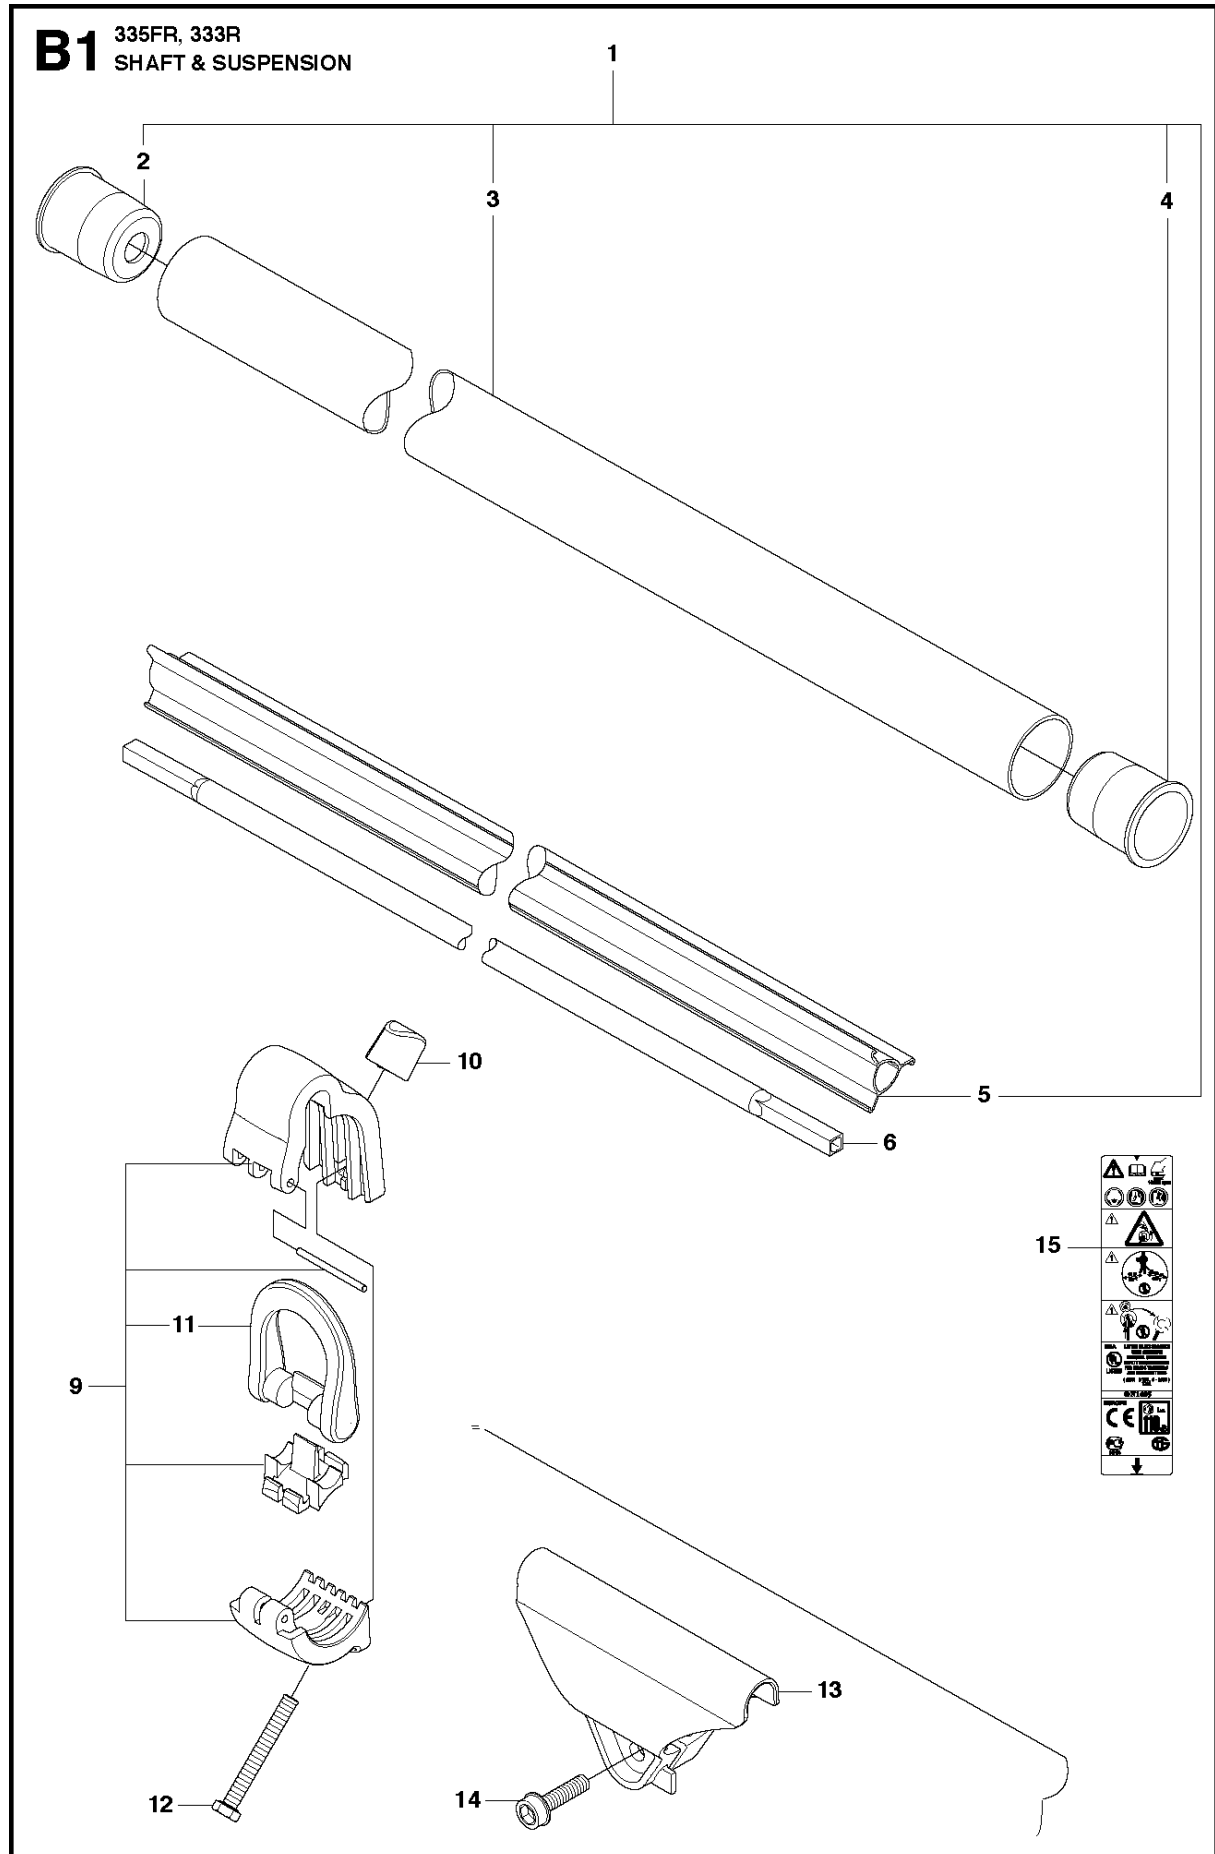

MUFFLER

333 R from 2014-12

Ref	Part No	Description	Remark	QTY	KIT
1	537 32 47-01	SPARK ARRESTER SCREEN		1	3
2	724 12 87-59	SCREW CRPANM		1	3
3	544 11 67-01	MUFFLER ASSY	335Rx, 335RJx, 335Lx, 335LS	1	
3	544 11 67-02	MUFFLER ASSY	333RJ, 333R	1	
4	537 33 31-01	GASKET		1	
5	537 34 08-01	AIR CONDUCTOR		1	
6	503 20 03-20	SCREW IHSCFM		1	
7	503 20 29-63	SCREW IHSCFM		2