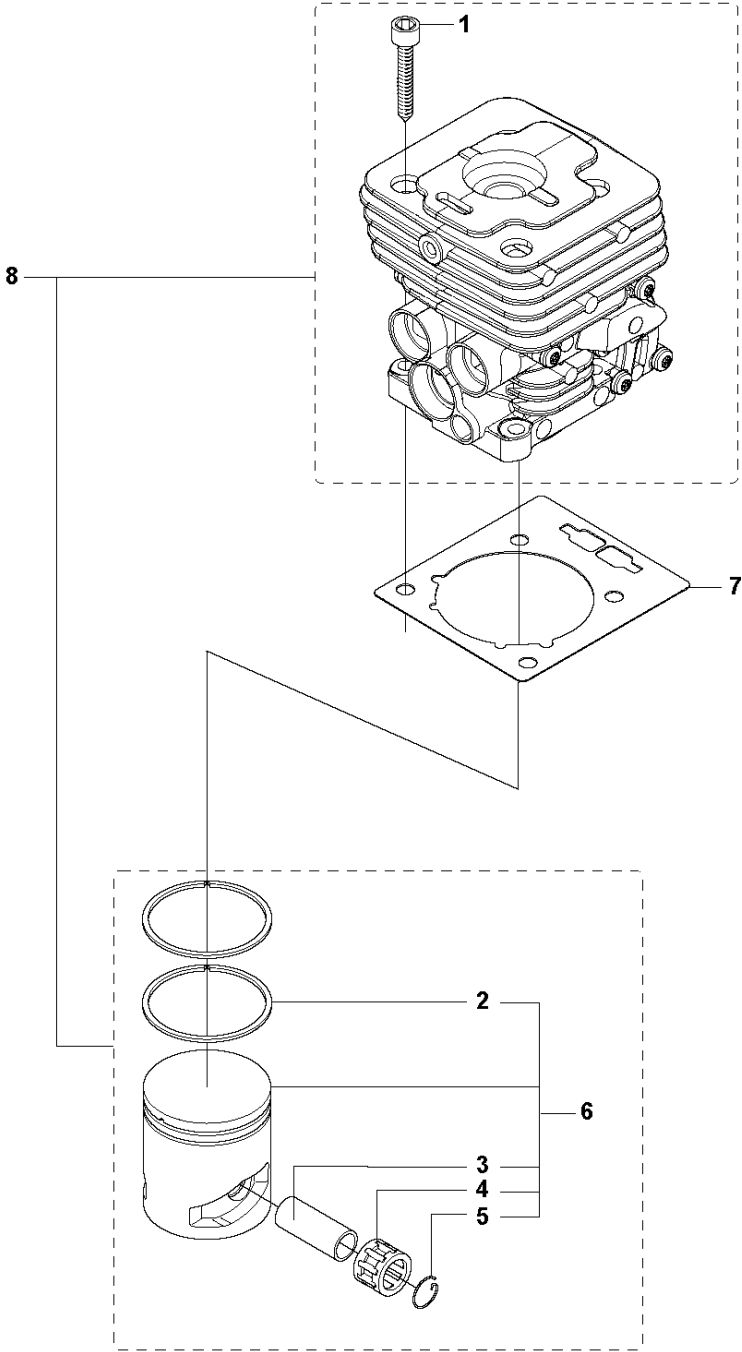

## CRANKSHAFT

333 R from 2014-12

Ref	Part No	Description	Remark	QTY	KIT
1	503 26 02-02	SEALING RING		1	8
2	738 21 01-10	BALL BEARING		1	8
3	537 29 76-01	CUP		1	8
4	503 41 41-01	NEEDLE BEARING		1	8
5	537 29 76-01	CUP		1	8
6	738 21 01-10	BALL BEARING		1	8
7	503 26 02-02	SEALING RING		1	8
8	544 03 90-01	CRANKSHAFT ASSY		1	

## CYLINDER PISTON

333 R from 2014-12

Ref	Part No	Description	Remark	QTY	KIT
1	503 20 08-23	SCREW IHSCM		4	8
2	503 28 90-54	PISTON RING		2	6,8
3	503 28 91-19	PISTON PIN		1	6,8
4	503 41 41-01	NEEDLE BEARING		1	6,8
5	737 44 10-00	SNAP RING		2	6,8
6	585 99 83-02	PISTON ASSY		1	8
7	537 33 30-01	GASKET		1	
8	544 40 06-01	CYLINDER ASSY	Ø = 38mm. 574 36 43-01	1	