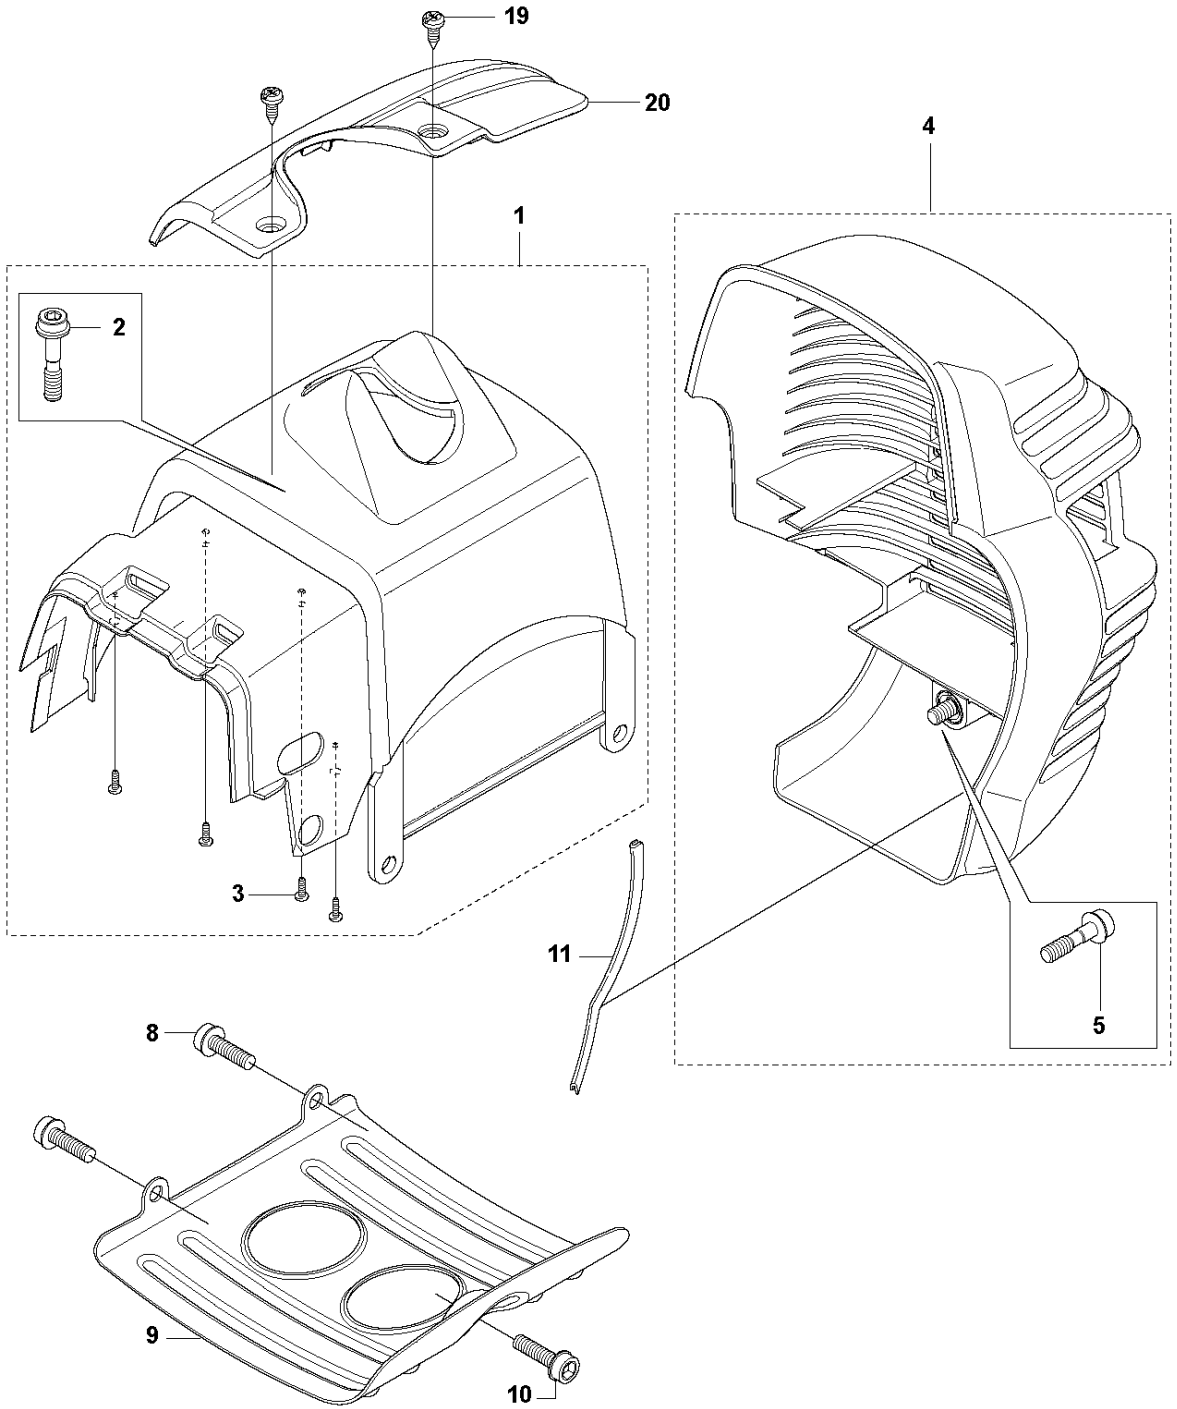

H2 333R, 333RJ
335FR, 335LS, 335Lx, 335RJx, 335Rx.
COVERS

COVER

333 R from 2014-12

Ref	Part No	Description	Remark	QTY	KIT
1	544 16 01-02	CYLINDER COVER	Captive screws	1	
2	573 99 43-04	SCREW IHSCFMO	Captive screws	1	1
3	503 21 29-10	SCREW CCRPANT		4	1
4	537 42 51-02	HEAT PROTECTOR	Captive screws	1	
5	574 47 70-03	SCREW IHSCFMO	Captive screws	1	4
8	503 21 75-16	SCREW IHSCFT		2	
9	537 35 72-01	PROTECTIVE PLATE		1	
10	503 21 75-16	SCREW IHSCFT		1	
11	544 02 98-01	BAR		1	
12	537 39 52-08	LABEL	335LS	1	
13	537 39 52-09	LABEL	335FR	1	
14	537 39 52-02	LABEL	335Lx	1	
15	537 39 52-03	LABEL	333RJ	1	
16	537 39 52-04	LABEL	333R	1	
17	537 39 52-05	LABEL	335RJx	1	
18	537 39 52-06	LABEL	335Rx	1	
19	503 21 35-02	SCREW	335Rx	2	
20	502 43 39-01	ARM PROTECTION	335Rx	1