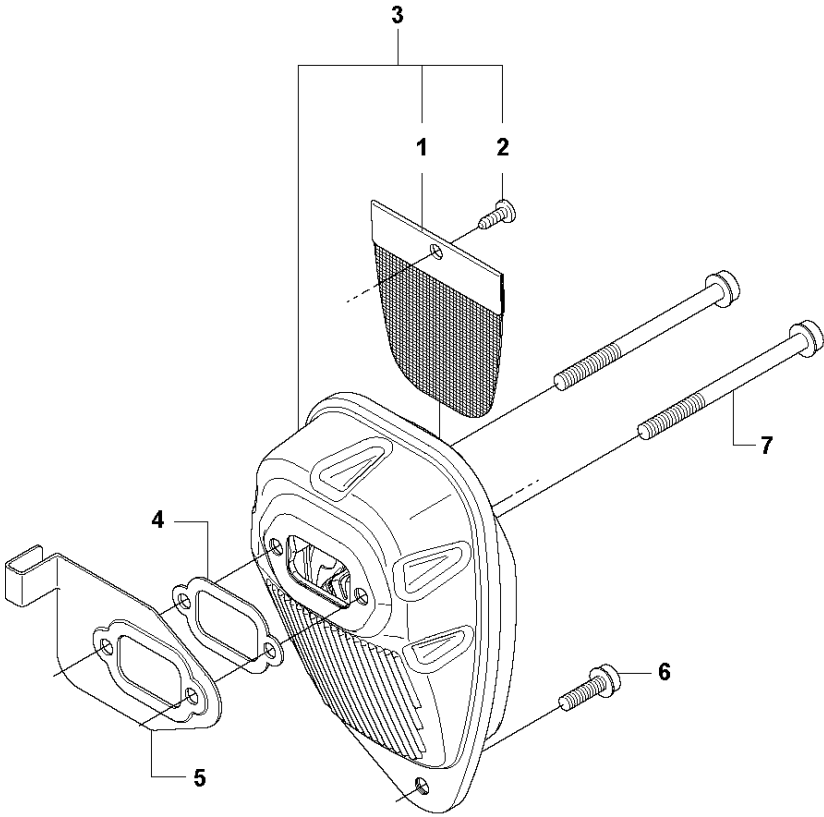

IGNITION SYSTEM

333 R from 2014-12

Ref	Part No	Description	Remark	QTY	KIT
1	503 21 66-18	SCREW IHSCT		2	
2	544 12 70-01	IGNITION MODULE	CPL	1	
3	537 43 43-01	SPARK PLUG CAP		1	2
4	503 23 51-09	SPARK PLUG	CH RCJ6Y (Ø=14 mm)	1	
5	731 71 16-51	HEXAGON NUT FLANGE		1	
6	537 24 96-01	FLYWHEEL		1	
7	501 53 16-01	CABLE	CABLE ONLY	2	2
8	537 23 93-01	CONTACT SPRING		1	2

J 333R, 333RJ
335FR, 335LS, 335Lx, 335RJx, 335Rx.
MUFFLER