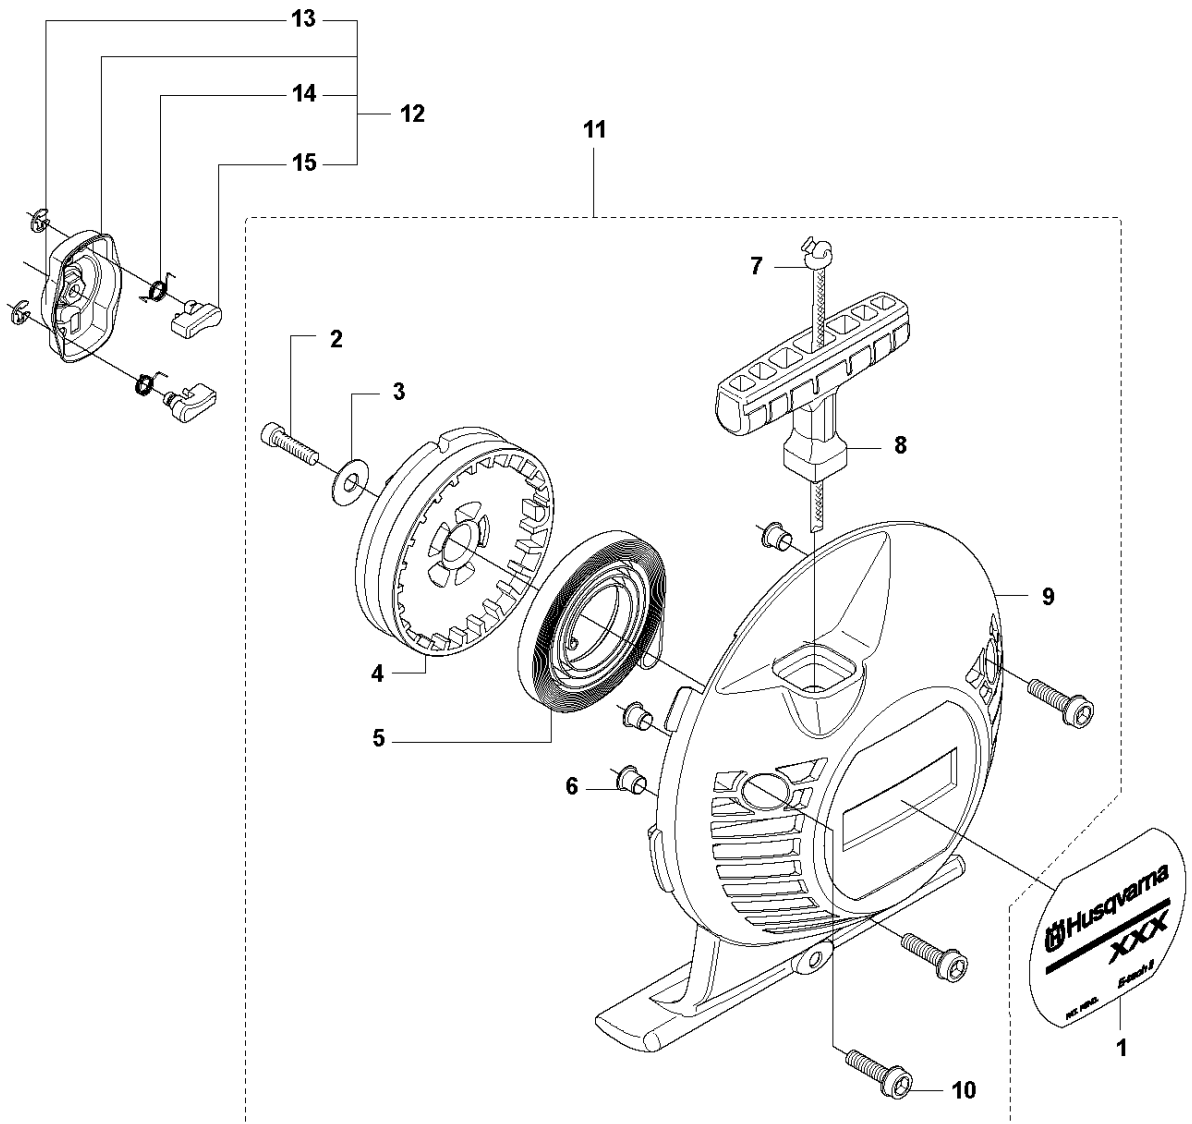

K1 333R, 333RJ
335FR, 335LS, 335Lx, 335RJx, 335Rx.
STARTER

STARTER

333 R from 2014-12

Ref	Part No	Description	Remark	QTY KIT	
1	537 32 24-05	LABEL	333R	1	
1	537 32 24-06	LABEL	335Rx	1	
1	537 32 24-09	LABEL	335FR	1	
1	537 32 24-08	LABEL	335LS	1	
2	503 21 79-20	SCREW IH SCT		1	11
3	535 07 23-01	WASHER		1	11
4	537 32 50-02	STARTER PULLEY		1	11
5	503 85 99-01	RECOIL SPRING		1	11
6	537 37 38-02	TUBULAR RIVET		3	11
7	505 30 51-25	STARTER CORD		1	11
8	503 54 39-01	STARTER HANDLE		1	11
9	544 27 93-01	STARTER		1	11
10	503 20 03-20	SCREW IHSCFM		3	11
11	537 21 47-03	STARTER ASSY		1	
12	503 87 33-05	BRIDGE		1	
13	735 31 08-20	E-CLIP		2	12
14	503 87 36-01	SPRING		1	12
15	503 87 35-02	STARTER PAWL		2	12