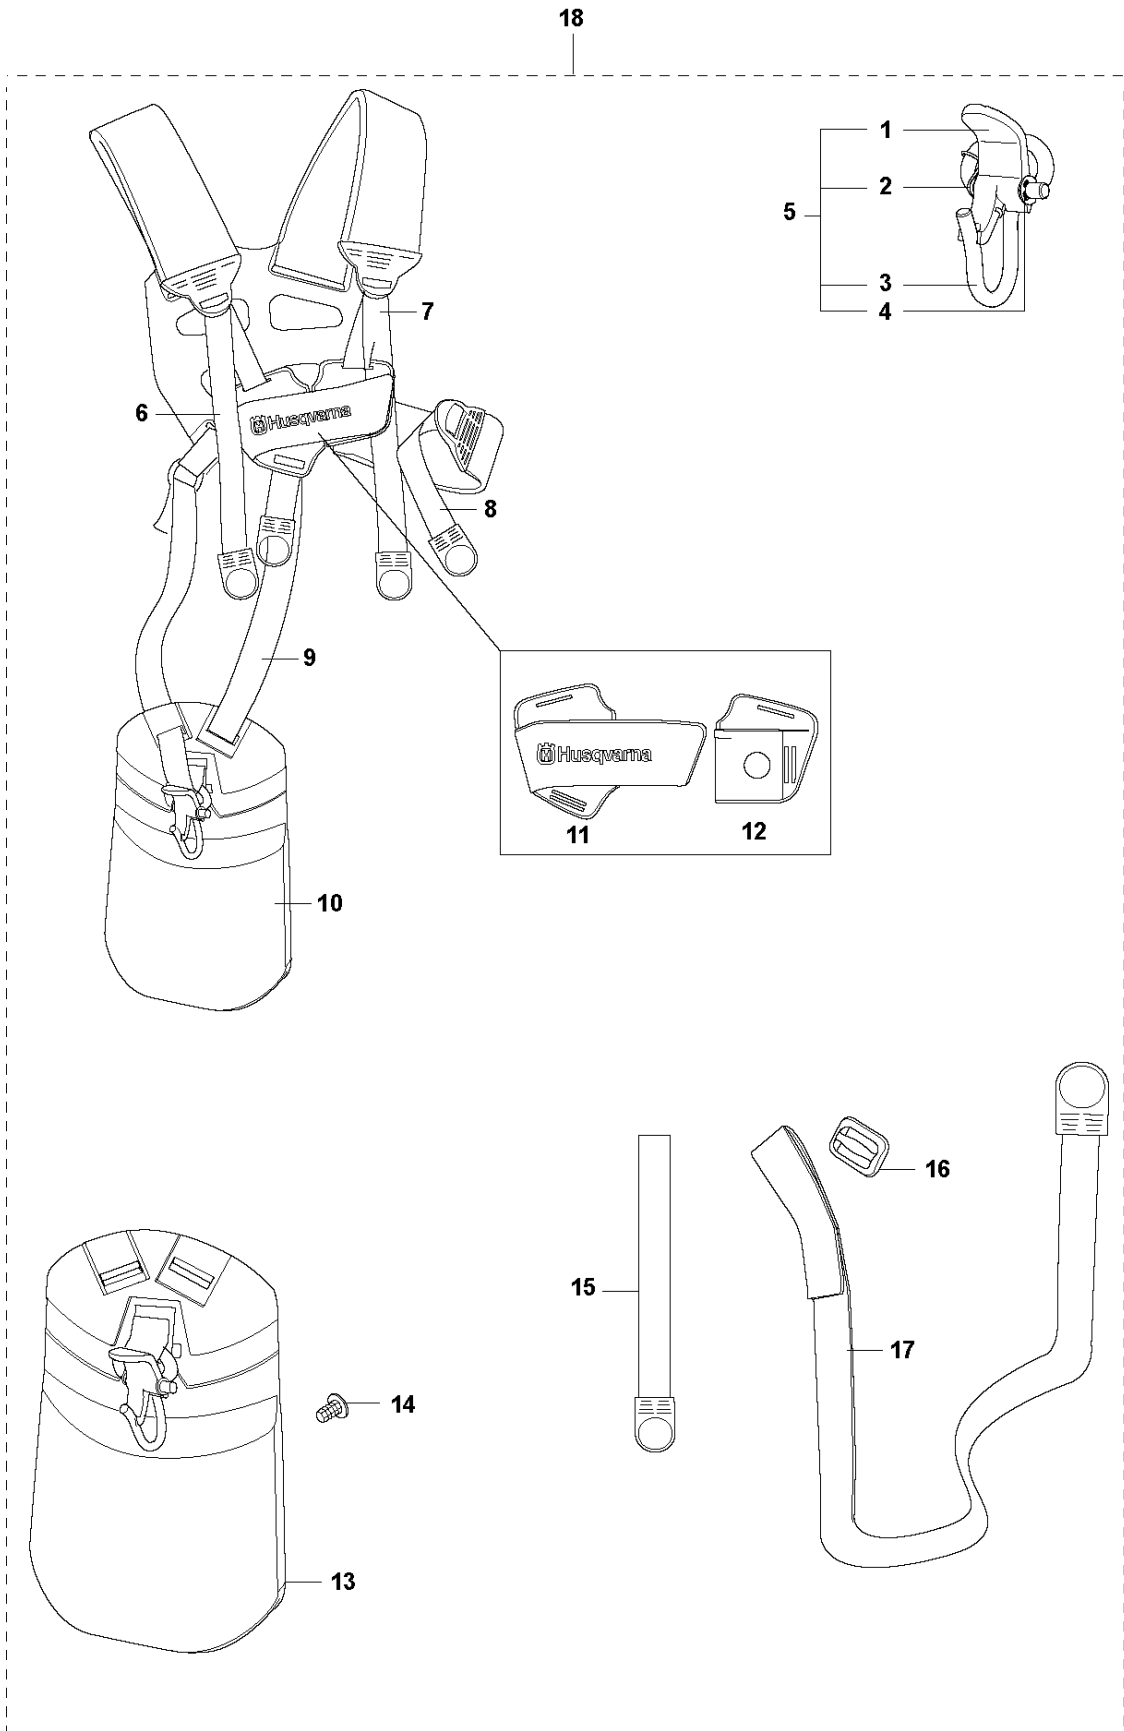

V 333R, 333RJ
335FR, 335LS, 335Lx, 335RJx, 335Rx.
HARNESS

HARNESS

333 R from 2014-12

Ref	Part No	Description	Remark	QTY	KIT
1	502 02 30-02	HARNESS		1	5
2	502 02 38-01	HARNESS		1	5
3	502 02 29-02	HARNESS		1	5
4	735 31 09-20	HARNESS		1	5
5	502 02 28-05	WELT HOOK		1	
6	503 99 61-01	HARNESS		1	
7	503 99 61-01	HARNESS		1	
8	503 99 61-01	HARNESS		1	
9	503 99 61-03	BAND		1	
10	537 27 59-01	HIP PAD		1	
11	537 28 84-01	FRONT PIECE		1	
12	537 28 83-01	FRONT PIECE		1	
13	537 27 59-01	HIP PAD		1	
14	537 17 54-01	HARNESS		3	
15	503 99 61-01	HARNESS		3	
16	537 11 35-01	RETAINER		1	
17	503 99 61-03	BAND		1	
18	537 27 57-02	HARNESS	Duo Balance	1	
18	537 27 57-04	HARNESS	Duo Balance US	1